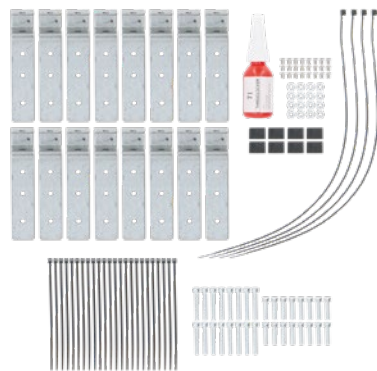

CHASING LED EXPANDABLE WHEEL RINGS

2 OPTIONS - 11" - 14" & 15" - 18"

CELEBRATING
75
YEARS

HE-CHASE-WS & HE-CHASE-WL

CHASING LED EXPANDABLE WHEEL RINGS

Manufactured under one or more of the following U.S. Patents and pending applications: 11827142

SALES
386-257-2956

HE-CHASE-WS

- Expandable from 11" to 14" diameter

HE-CHASE-WL

- Expandable from 15" to 18" diameter

SYMMETRICAL DESIGN
For Easy Assembly

EASILY ADJUST
For Perfect Fit

EXPAND RING
In 1/4" Increments

THREADED HOLES
No Bulky Nuts

STRONG L-TRACK
Prevents Bowing

- 4 aluminum wheel rings with addressable LEDs
- Adjusts in 0.25" diameter increments
- Cutable LED strips for inside and outside of ring
- Includes thread locking adhesive plus caps and silicone
- 3M double-sided backing on LED strips
- All anodized aluminum and stainless-steel hardware included
- Backbone harness for left and right side included
- IP68 rating
- Option to turn lights red when braking, yellow for turn signals
- Heise Connect chasing controller included

NOTE: Vehicles that have a wheel base over 144 inches, will need extension cables. Order one (HE-CHASE-EXT2) or (HE-CHASE-EXT4) for each side

HEISE CONNECT CHASING CONTROLLER Features:

- Addressable LED controller
- 170+ color-changing patterns
- Turn signal function (both left and right)
- Brake function
- DIY pattern function
- Music sync function
- App controlled (Heise Connect app) or via the included RF card remote
- Max load 10A
- Can be grouped in the app with any Heise Connect controller (RGB, RGBW, and Chasing)