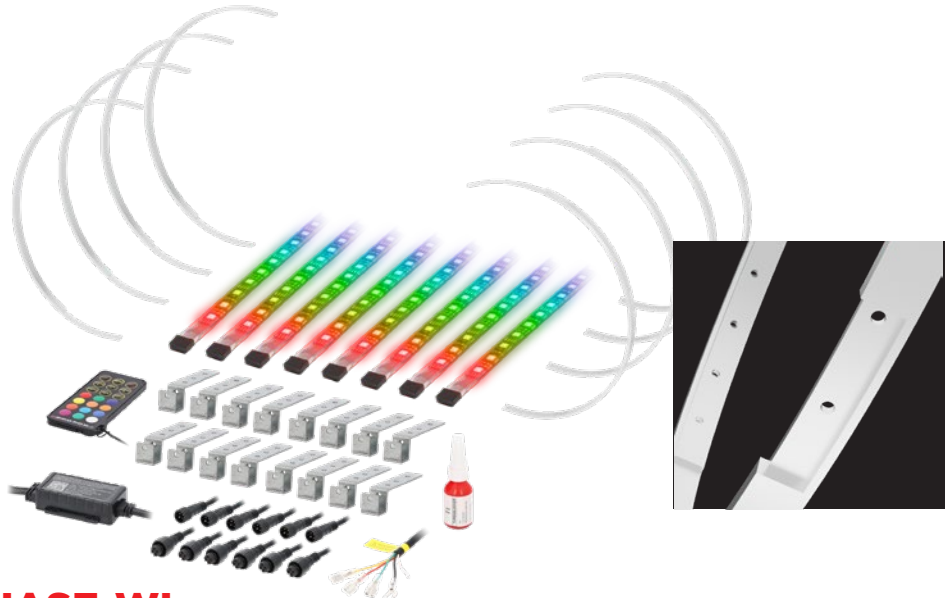

CHASING LED EXPANDABLE WHEEL RINGS

2 OPTIONS - 11" - 14" & 15" - 18"

CELEBRATING
75
YEARS

HE-CHASE-WS & HE-CHASE-WL

CHASING LED EXPANDABLE WHEEL RINGS

Manufactured under one or more of the following U.S. Patents and pending applications: 11827142

SALES
386-257-2956

HE-CHASE-WS

- Expandable from 11" to 14" diameter

HE-CHASE-WL

- Expandable from 15" to 18" diameter

SYMMETRICAL DESIGN
For Easy Assembly

EASILY ADJUST
For Perfect Fit

EXPAND RING
In 1/4" Increments

THREADED HOLES
No Bulky Nuts

STRONG L-TRACK
Prevents Bowing

- 4 aluminum wheel rings with addressable LEDs
- Adjusts in 0.25" diameter increments
- Cutable LED strips for inside and outside of ring
- Includes thread locking adhesive plus caps and silicone
- 3M double-sided backing on LED strips
- All anodized aluminum and stainless-steel hardware included
- Backbone harness for left and right side included
- IP68 rating
- Option to turn lights red when braking, yellow for turn signals
- Heise Connect chasing controller included

NOTE: Vehicles that have a wheel base over 144 inches, will need extension cables. Order one (HE-CHASE-EXT2) or (HE-CHASE-EXT4) for each side

HEISE CONNECT CHASING CONTROLLER Features:

- Addressable LED controller
- 170+ color-changing patterns
- Turn signal function (both left and right)
- Brake function
- DIY pattern function
- Music sync function
- App controlled (Heise Connect app) or via the included RF card remote
- Max load 10A
- Can be grouped in the app with any Heise Connect controller (RGB, RGBW, and Chasing)