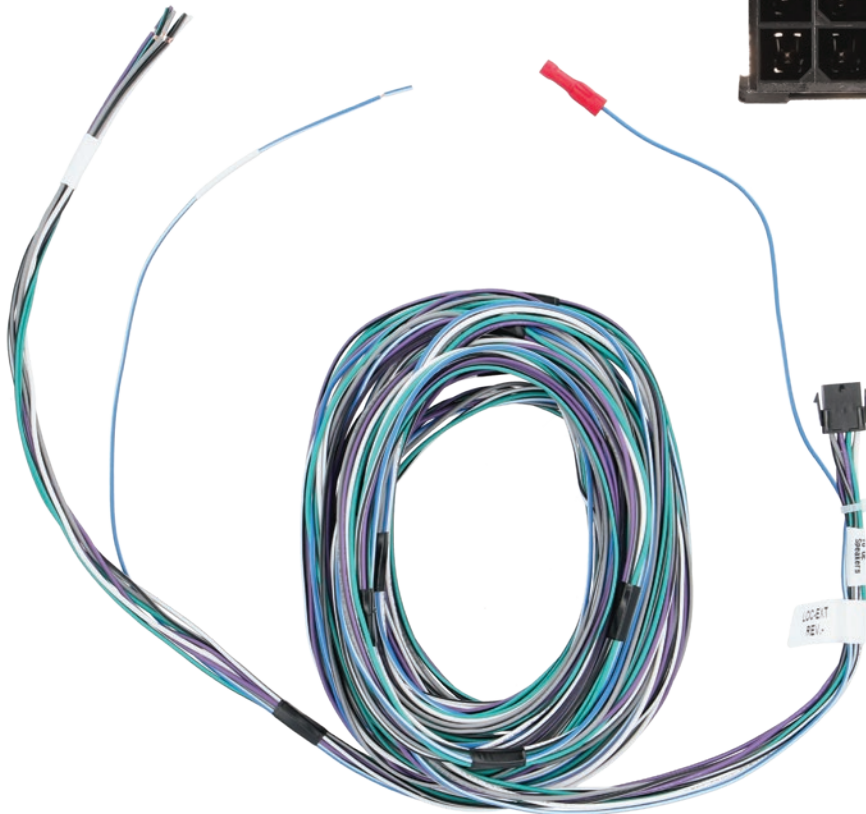

### 20FT MOLEX 8-PIN PLUG EXTENSION HARNESS

WORKS WITH ACTIVE LOC T-HARNESSES

This 20-foot extension harness makes it easy to extend speaker harnesses to aftermarket amplifiers when using factory speaker wires. This extension harness works with all of our LOC T-harnesses and features a Molex plug for a secure connection.

#### FEATURES

- 20' OFC speaker wire
- 20.5' remote turn-on wire with butt connector
- Molex 8-pin plug
- Harnesses labeled with heat shrink
- 1-year warranty

#### WORKS WITH

ANC-CHH1  
LOC-CHH1  
LOC-CHH2  
LOC-CHH3  
LOC-FDH2  
LOC-FDH3  
LOC-GMH2  
LOC-GMH3  
LOC-GMH4  
LOC-NIH1  
LOC-TYH1  
LOC-TYH2

**20FT**  
OFC WIRE

**8PIN**  
MOLEX PLUG

**20.5FT**  
TURN-ON WIRE