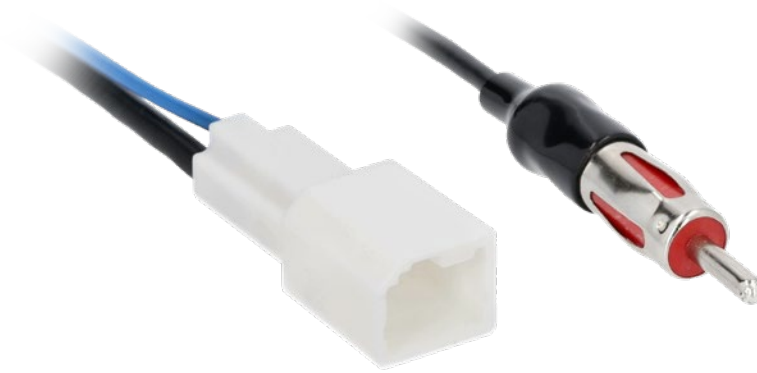

# ANTENNA ADAPTER

FITS SELECT TOYOTA MODELS 2022-2024

Metra

CELEBRATING  
**75**  
YEARS

**40-TY12**

### PRODUCT OVERVIEW

If you are replacing the radio in your vehicle, this antenna cable adapter ensures you can continue using your factory antenna. It is a simple yet necessary cable that adapts the vehicle's original antenna cable to plug into an aftermarket radio with a male Motorola™ connector on one end and a female Toyota-style antenna connector on the other.

#### Features:

- Used to adapt the vehicle's antenna cable to use with an aftermarket radio
- Male Motorola™ connector on one end
- Female Toyota-style antenna connector on the other end
- A blue wire is attached to the adapter that connects to the antenna turn-on lead of the aftermarket radio
- 1-year warranty