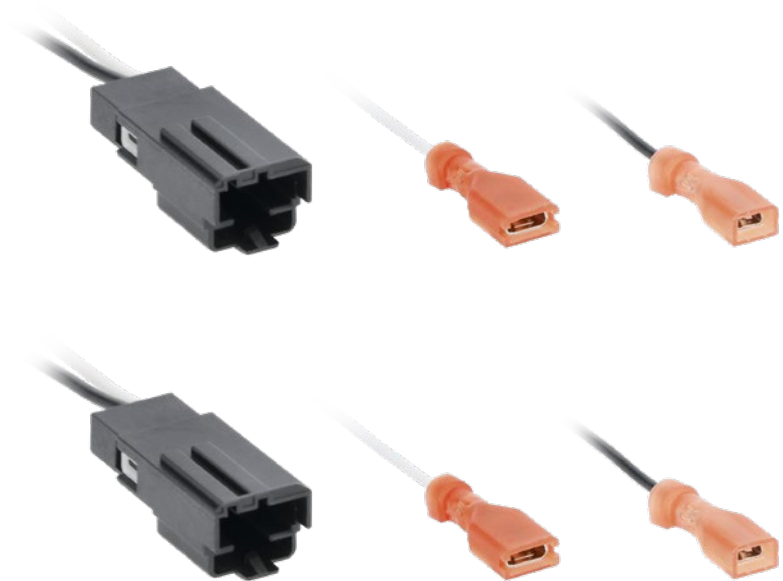

# TWEETER SPEAKER HARNESS

FITS SELECT LINCOLN MODELS 2018-2024

Metra

CELEBRATING  
**75**  
YEARS

**72-5606**

### PRODUCT OVERVIEW

Install aftermarket tweeters into your Lincoln faster with this vehicle-specific wiring harness that plugs right into the vehicle's connectors. This plug-n-play design eliminates the need to cut, splice, or solder any wires.

### Applications:

Fits Select Lincoln Models With Revel Ultima Tweeter (2018-2024)  
Aviator (2020-2023)  
Navigator (2018-2024)  
Nautilus (2020-2023)

Visit [Metraonline.com](http://metraonline.com) <http://metraonline.com/> for more detailed information about the product and download the latest Vehicle Application Guide [https://metra-static.s3.amazonaws.com/files/Metra\\_Vehicle\\_Application\\_Guide.xlsx](https://metra-static.s3.amazonaws.com/files/Metra_Vehicle_Application_Guide.xlsx) to find other vehicle specific products.