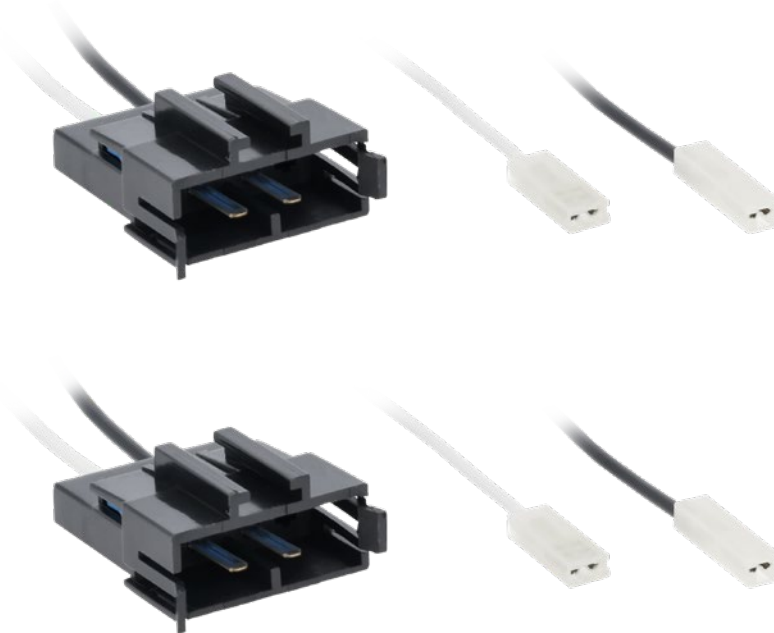

SPEAKER HARNESS

FITS SELECT CHRYSLER, DODGE, EAGLE, AND PLYMOUTH MODELS 1983-2000

Metra

CELEBRATING
75
YEARS

72-6513

SPEAKER HARNESS

FITS SELECT CHRYSLER, DODGE, EAGLE, AND PLYMOUTH 1983-2000

SALES 386-257-2956

PRODUCT OVERVIEW

Install aftermarket speakers into your Chrysler, Dodge, Eagle, and Plymouth faster with this vehicle-specific wiring harness that plugs right into the vehicle's factory speaker harness. This plug-n-play design eliminates the need to cut, splice, or solder any wires.

Keep in mind that you may need additional parts to complete your installation. For fitment information, look up your vehicle in our vehicle fit guide.

Features:

- Speaker harness for installing an aftermarket speaker
- Plug-n-play design: No cutting, splicing, or soldering is needed
- Provides an audio signal to the connected speaker
- A tech support number is available for installation help 7 days a week
- 1-year warranty