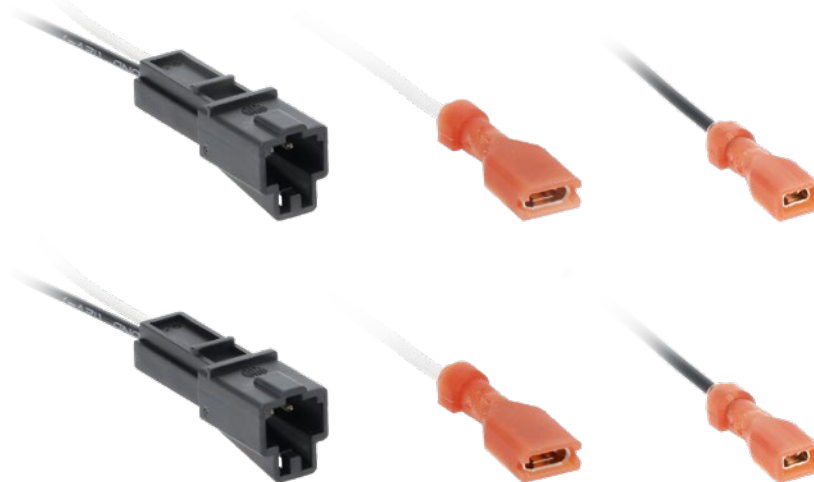

SPEAKER HARNESS

FITS SELECT TESLA MODELS 3/S/X/Y 2012-2023

Metra

CELEBRATING
75
YEARS

72-8601

SPEAKER HARNESS

FITS SELECT TESLA MODELS 3/S/X/Y 2012-2023

SALES 386-257-2956