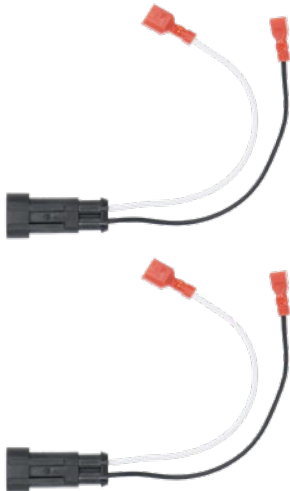

REAR DOOR SPEAKER HARNESS

FITS 2015-2021 TESLA MODEL X

CELEBRATING
75
YEARS

72-8606

REAR DOOR SPEAKER HARNESS

FITS 2015-2021 TESLA MODEL X

SALES 386-257-2956

PRODUCT OVERVIEW

Install aftermarket speakers into the rear door of your Tesla Model X faster with this vehicle-specific wiring harness that plugs right into the vehicle's factory speaker harness. This plug-n-play design eliminates the need to cut, splice, or solder any wires.

Keep in mind that you may need additional parts to complete your installation. For fitment information, look up your vehicle in our vehicle fit guide.

Features:

- Speaker harness for installing an aftermarket speaker into the rear door
- Plug-n-play design: No cutting, splicing, or soldering is needed
- Provides an audio signal to the connected speaker
- A tech support number is available for installation help 7 days a week
- 1-year warranty

Includes:

- (2) Two speaker harnesses

Applications:

Fits Tesla Model X (2015-2021) - Rear Door

Visit [Metraonline.com](http://metraonline.com) <http://metraonline.com/> for more detailed information about the product and download the latest Vehicle Application Guide https://metra-static.s3.amazonaws.com/files/Metra_Vehicle_Application_Guide.xlsm to find other vehicle specific products.