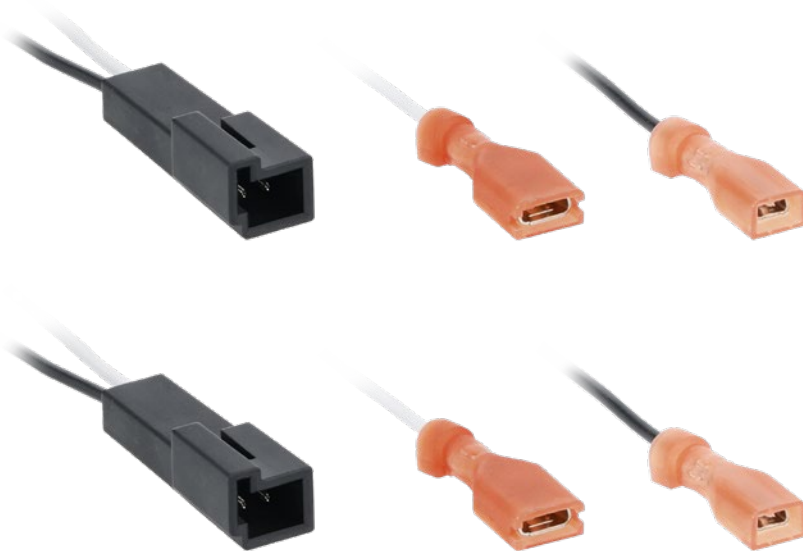

# SPEAKER HARNESS

FITS SELECT BMW 1998-2019 & MINI 2006-2023 VEHICLES

Metra

CELEBRATING  
**75**  
YEARS

**72-9005**

### PRODUCT OVERVIEW

Install aftermarket speakers into your BMW or Mini faster with this vehicle-specific wiring harness that plugs right into the vehicle's factory speaker harness. This plug-n-play design eliminates the need to cut, splice, or solder any wires.