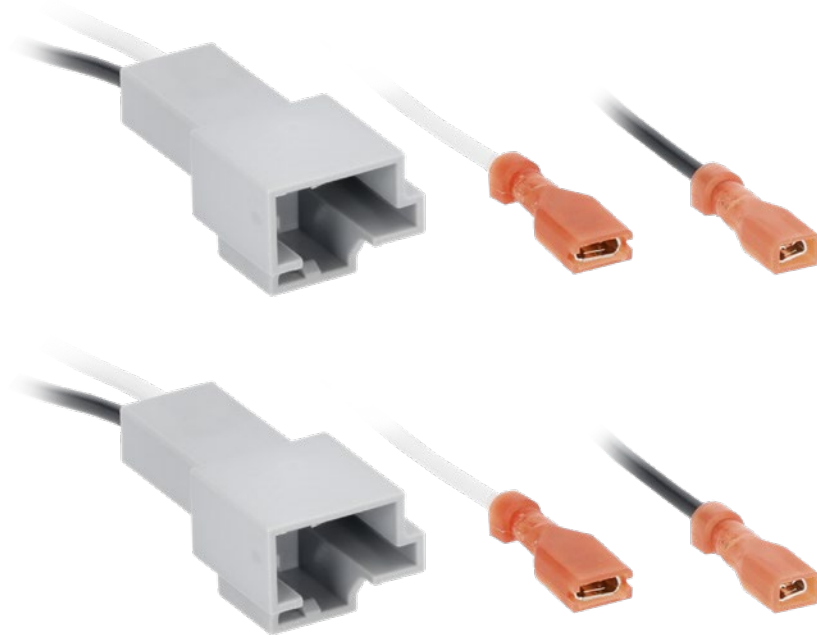

SPEAKER HARNESS

FITS SELECT VOLVO MODELS 2000-2022

Metra

CELEBRATING
75
YEARS

72-9303

SPEAKER HARNESS

FITS SELECT VOLVO MODELS 2000-2022

SALES 386-257-2956

PRODUCT OVERVIEW

Install aftermarket speakers into your Volvo faster with this vehicle-specific wiring harness that plugs right into the vehicle's factory speaker harness. This plug-n-play design eliminates the need to cut, splice, or solder any wires.

Keep in mind that you may need additional parts to complete your installation. For fitment information, look up your vehicle in our vehicle fit guide.