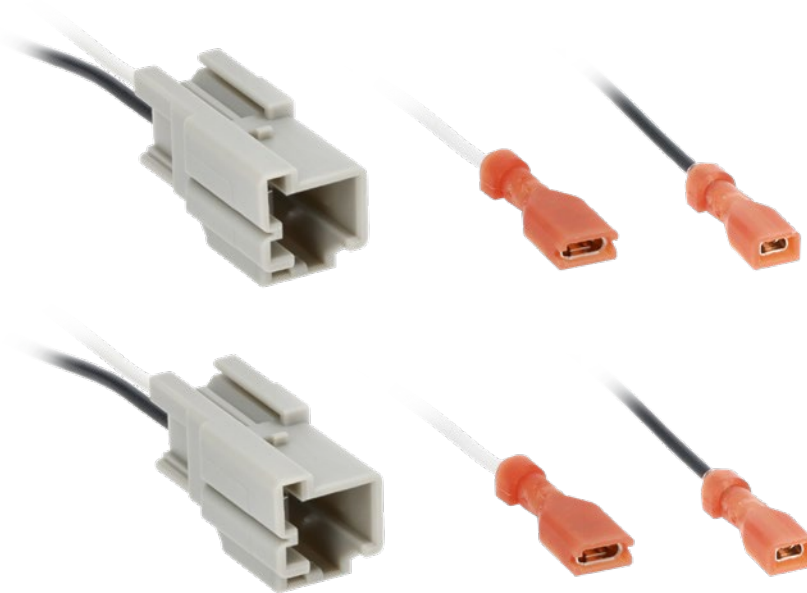

TWEETER SPEAKER HARNESS

FITS SELECT VOLVO MODELS 2016-2023

CELEBRATING
75
YEARS

72-9304

TWEETER SPEAKER HARNESS

FITS SELECT VOLVO MODELS 2016-2023

SALES 386-257-2956

PRODUCT OVERVIEW

Install aftermarket tweeters into your Volvo faster with this vehicle-specific wiring harness that plugs right into the vehicle's connectors. This plug-n-play design eliminates the need to cut, splice, or solder any wires.

Keep in mind that you may need additional parts to complete your installation. For fitment information, look up your vehicle in our vehicle fit guide.

Features:

- Speaker harness for installing an aftermarket tweeter
- Plug-n-play design: No cutting, splicing, or soldering is needed
- Provides an audio signal to the connected speaker
- A tech support number is available for installation help 7 days a week
- 1-year warranty