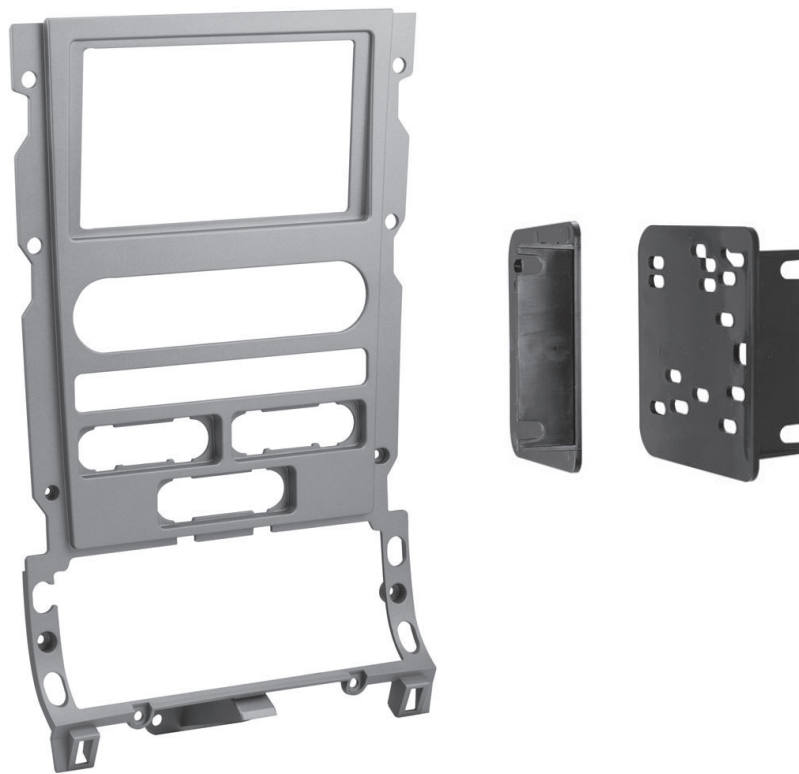

Lincoln Navigator 2007-2014

(Intended for 4x4 without factory navigation)

- D** ISO DDIN radio provision
- P** Painted silver to match the factory appearance

This kit provides the ability to install an ISO DDIN aftermarket radio. Use with **4x4** vehicles without factory navigation. Painted silver to match the original dash appearance.

KIT COMPONENTS

- Radio trim panel
- Radio brackets

WIRING & ANTENNA CONNECTIONS

(sold separately)

- Wiring Harness: Please visit metraonline.com for interface options
- Antenna Adapter:40-CR10

SALES 800-221-0932