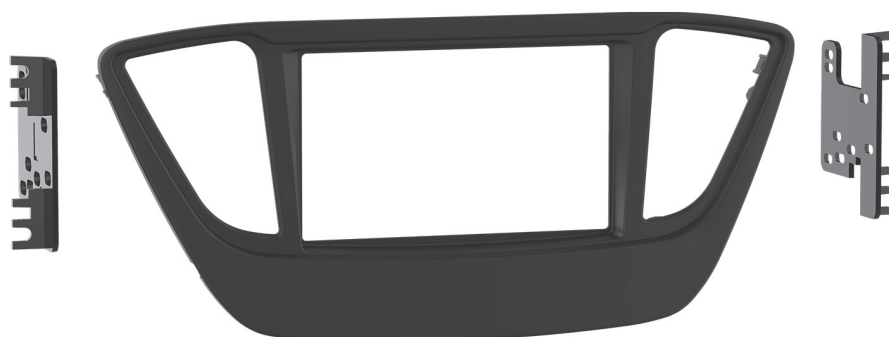

## Hyundai Accent 2018-up\*

\*Visit [MetraOnline.com](http://MetraOnline.com) for more detailed information about the product and up-to-date vehicle specific applications.

**D** ISO DDIN radio provision

**P** Painted matte black

This kit provides the ability to install an ISO DDIN aftermarket radio. The radio trim panel is painted matte black.

### KIT COMPONENTS

- Radio trim panel
- Radio brackets