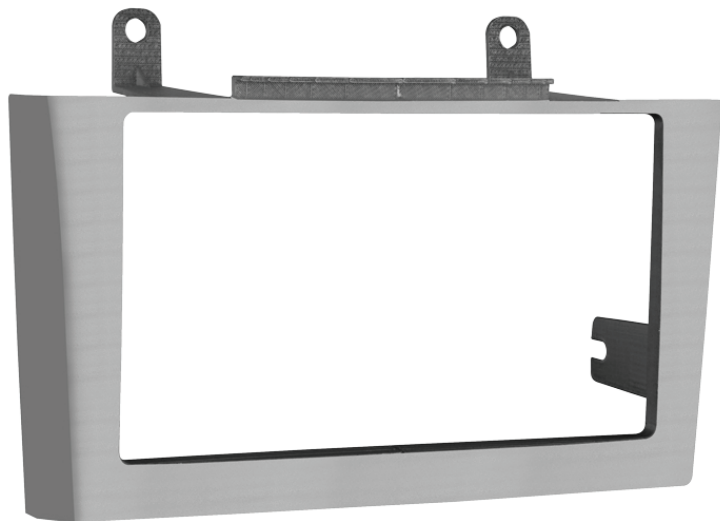

Nissan Maxima* 2000-2003

* With Bose and/or Convenience Package

Visit MetraOnline.com for more detailed information about the product and up-to-date vehicle specific applications.

D ISO DDIN radio provision

KIT COMPONENTS

- Radio trim panel

WIRING & ANTENNA CONNECTIONS

- Wiring Harness: 70-7550
- Antenna Adapter: 40-NI11

SALES 800-221-0932