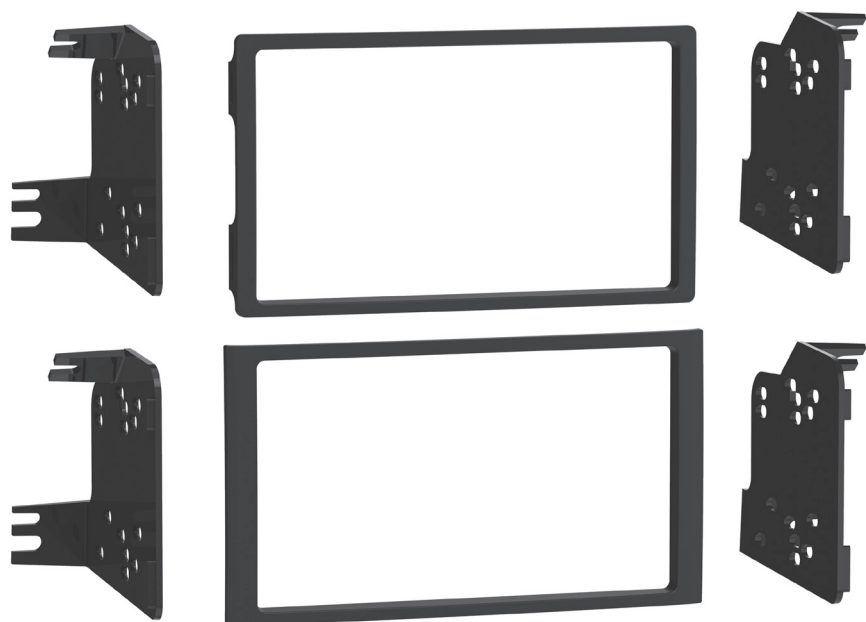

Honda **Pilot 2003-2005**

Honda **Pilot 2006-2008**

(without factory navigation)

Visit MetraOnline.com for more detailed information about the product and up-to-date vehicle specific applications.

D ISO DDIN radio provision

KIT COMPONENTS

- “LX” radio trim panel
- “EX” radio trim panel
- “LX” radio brackets
- “EX” radio brackets

WIRING & ANTENNA CONNECTIONS

(sold separately)

- Wiring Harness: 70-1721
- Antenna Adapter: 03-05 Not required,
06-08 40-HD10