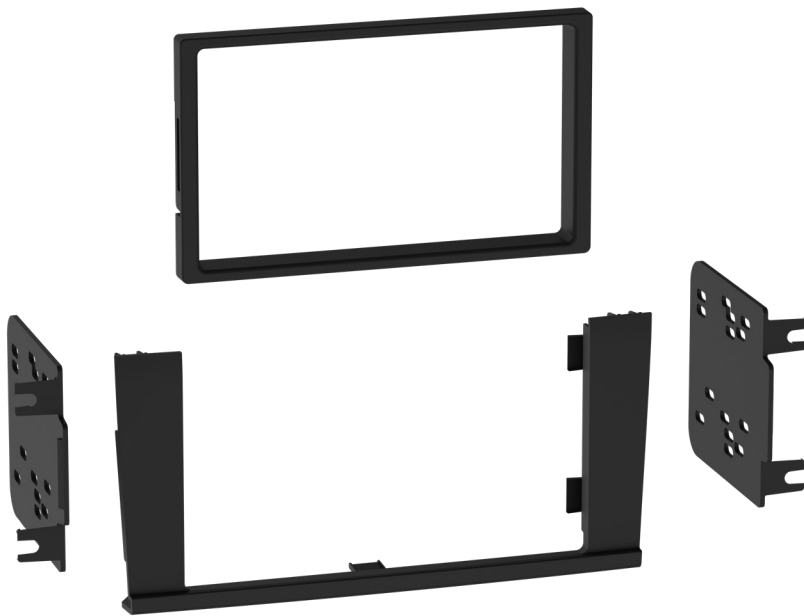

#### KIT FEATURES

- Stereo installation kit designed to fit any standard 4" tall aftermarket radio
- Double DIN radio provision
- Textured to match factory dash
- Made from the highest quality ABS plastic for an original factory-like fit and finish

#### KIT COMPONENTS

- Double DIN trim plate
- Double DIN brackets
- O.E. Replacement panel