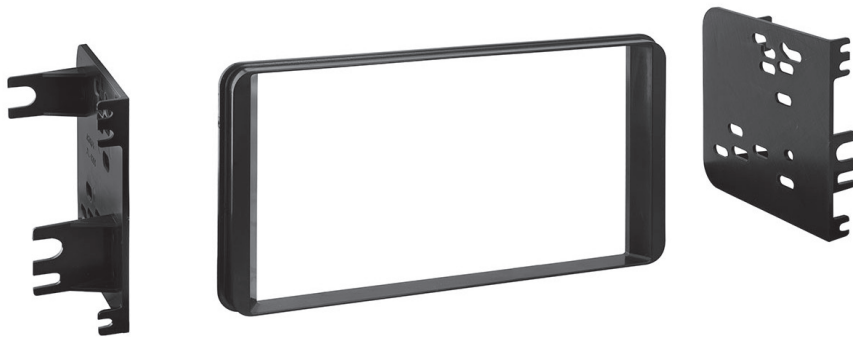

### Toyota C-HR 2018

Visit [MetraOnline.com](http://MetraOnline.com) for more detailed information about the product and up-to-date vehicle specific applications.

- D** ISO DDIN radio provision
- P** Painted high gloss black

#### KIT COMPONENTS

- Radio housing trim panel
- Radio brackets
- (4) #6 x 3/8" Phillips screws