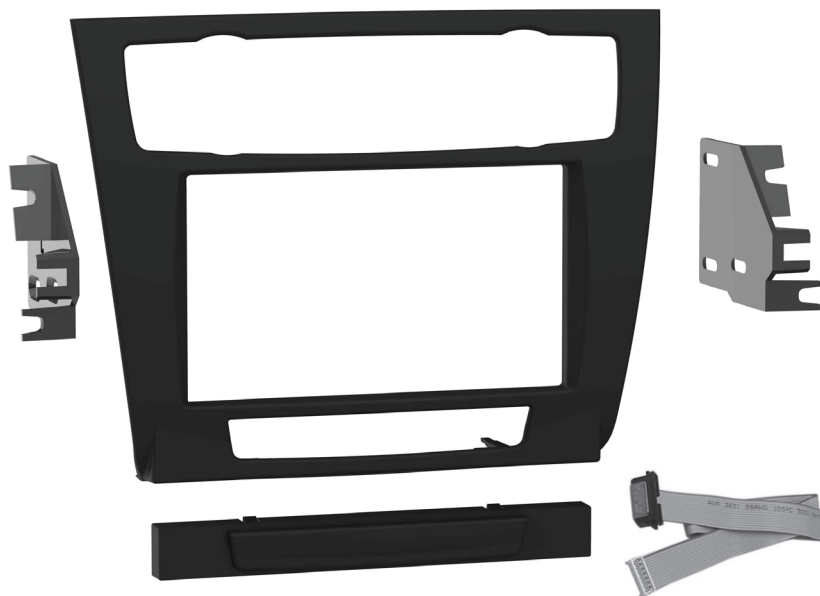

WIRING & ANTENNA CONNECTIONS

(sold separately)

- Wiring Harness: LC-BMRC-01 (non-amplified models)
- Antenna Adapter: 40-EU10