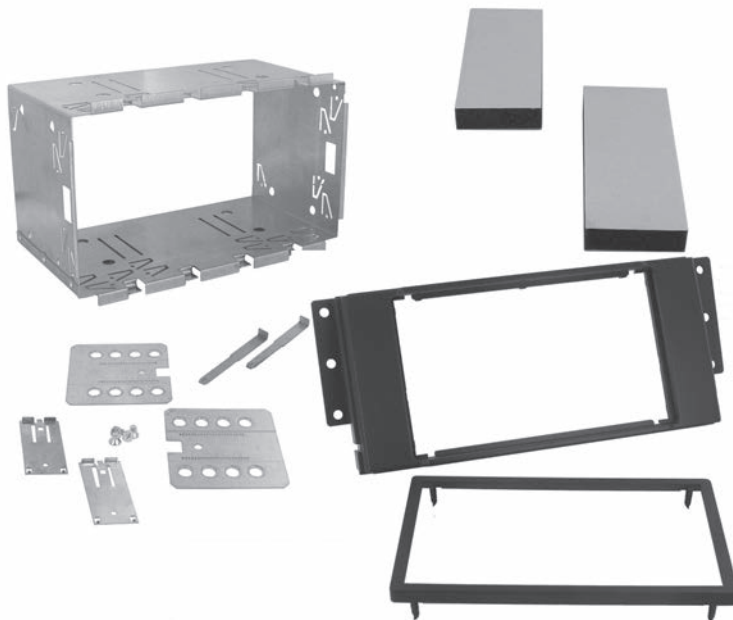

HARDWARE INCLUDED