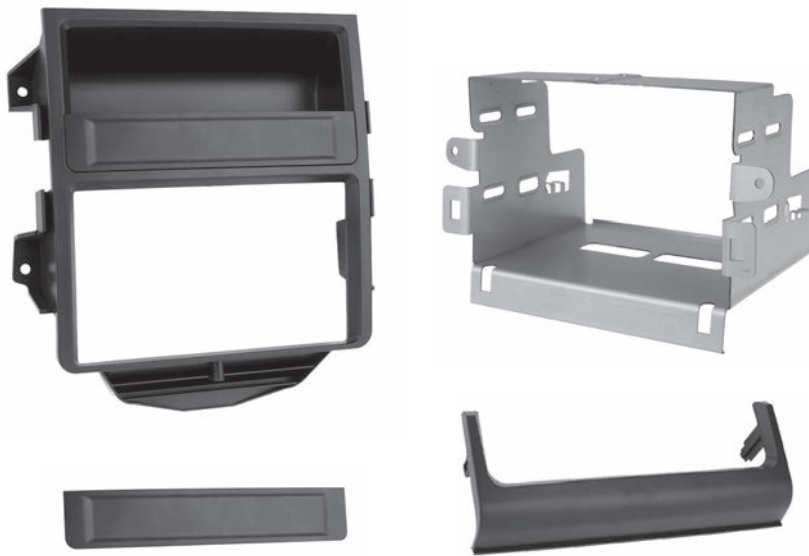

HARDWARE INCLUDED

KIT COMPONENTS

- Radio bezel (with storage)
- Storage trim
- Radio housing
- Trim bezel
- Radio screws (8)
- Panel clips (4)
- Axxess interface (not shown)
- Axxess SWC interface (not shown)

WIRING & ANTENNA CONNECTIONS

- Wiring Harness: Included with kit
- Antenna Adapter: Included with kit
- Steering wheel control interface: Included with kit

SALES 386-257-2956