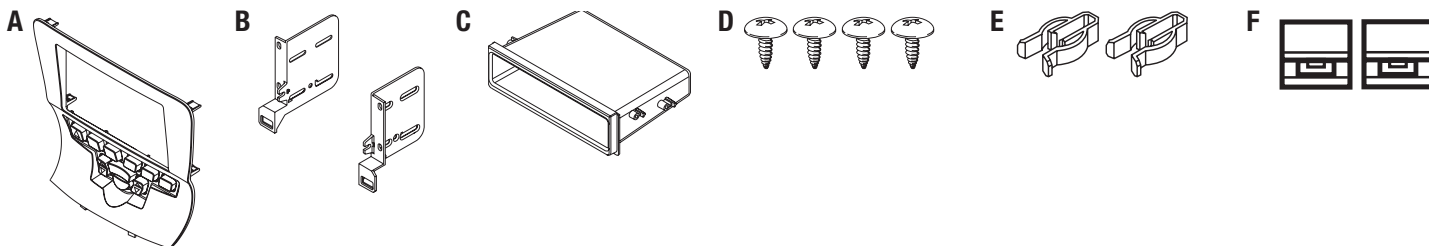

Product information sheet

Dodge Charger 2011-2014 99-6514B

KIT FEATURES

- ISO DIN radio provision with pocket
 - ISO DDIN radio provision
 - Included interface retains factory screen
 - **Painted matte black to match factory finish**
- Note:** Reference the **Troubleshooting** section for factory items known to be no longer functional.

KIT COMPONENTS

- A) Radio trim panel • B) Radio brackets • C) Pocket • D) (4) #8 x 3/8" Phillips screws
- E) (2) Plastic panel clips • F) (2) Metal panel clips • Axxess interface and harness (not shown)