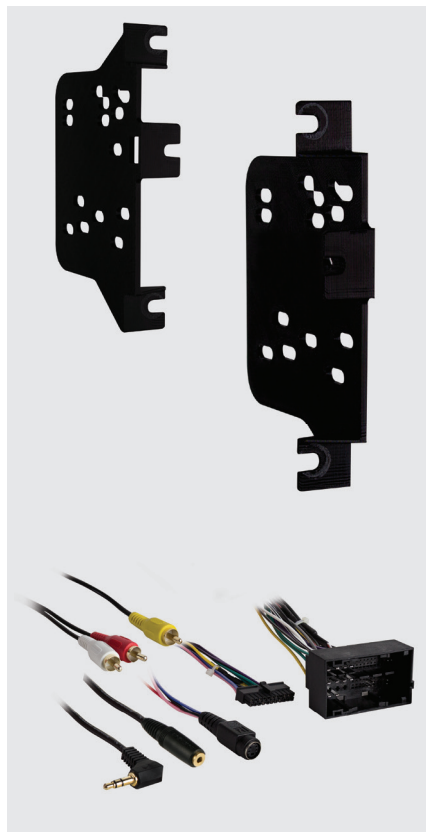

PREMIUM DASH KIT

Metra
THE INSTALLER'S CHOICE

CELEBRATING
70
YEARS
OF INNOVATION

99-6527B RAM 1500, 2500, 3500

SALES
800-221-0932

2013-UP

PRODUCT OVERVIEW

This kit provides the ability to install an ISO DIN radio with pocket, as well an ISO DDIN radio on models with an 8 inch touchscreen. An integrated 4.3 inch color touchscreen that displays the factory climate and personalization features is included. The audio controls are retained on the steering wheel. Painted black to match the factory finish.

D

Double-DIN radio provision

S

Single-DIN radio provision with pocket

P

Painted black

KIT INCLUDES

- Radio Trim Panel with Touchscreen Display
- Radio Brackets
- Pocket
- (4) #8 x 3/8" Phillips Screws
- HVAC Interface & Wiring Harness
- Built-in ASWC-1 Technology Retains Factory Steering Wheel Controls

WIRING CONNECTIONS

Axxess Vehicle Interface & Wiring Harness Included in Kit

ANTENNA CONNECTIONS (sold separately)
Antenna Adapter 40-EU55

THE WORLD'S BEST KITS.®

1-800-221-0932 | www.MetraOnline.com

© COPYRIGHT 2017 METRA ELECTRONICS CORPORATION