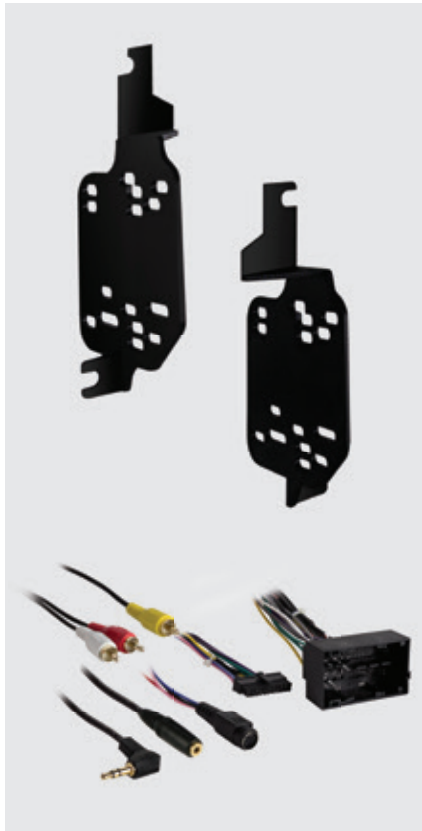

PREMIUM DASH KIT

Metra
THE INSTALLER'S CHOICE

CELEBRATING
70
YEARS
OF INNOVATION

99-6537B DODGE DURANGO

SALES
800-221-0932

2014-UP*

PRODUCT OVERVIEW

This kit provides the ability to install an ISO DIN radio with pocket, as well an ISO DDIN radio and includes a touchscreen so the factory climate information and driver customization menus are accessible. Painted black to match factory finish.

D

Double-DIN radio provision

S

Single-DIN radio provision with pocket

P

Black to match factory finish

*Visit MetraOnline.com for up-to-date vehicle specific applications.

KIT INCLUDES

- Radio Trim Panel with Touch Screen Display
- Radio Brackets
- Pocket
- (4) #8 x 3/8" Phillips Screws
- (6) #10 Panel Clips
- HVAC Interface and Wiring Harness
- Built-in ASWC-1 Technology Retains Factory Steering Wheel Controls

WIRING CONNECTIONS

Axxess Vehicle Interface & Wiring Harness Included in Kit

ANTENNA CONNECTIONS (sold separately)
Antenna Adapter 40-EU55

THE WORLD'S BEST KITS.®

1-800-221-0932 | www.MetraOnline.com

© COPYRIGHT 2017 METRA ELECTRONICS CORPORATION