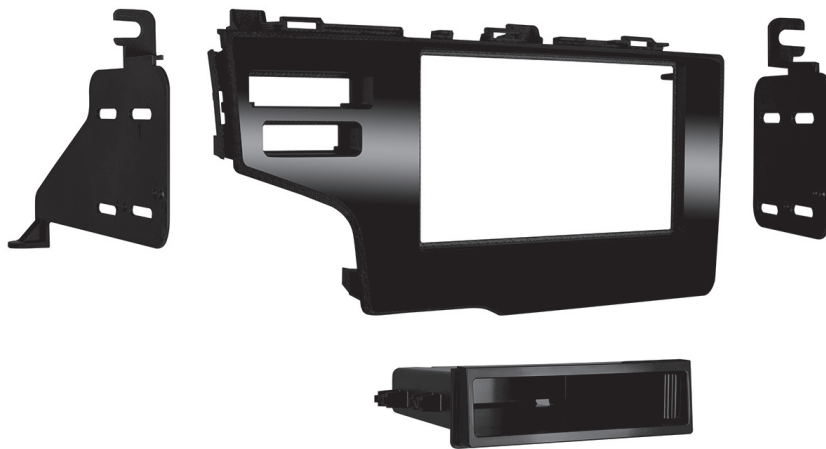

Honda Fit 2015-2020

Visit MetraOnline.com for more detailed information about the product and up-to-date vehicle specific applications.

S ISO DIN radio provision with pocket

P Painted high gloss black

KIT COMPONENTS

- Radio trim panel
- Radio brackets
- Pocket
- #8 x 3/8" Phillips screws (4)

WIRING & ANTENNA CONNECTIONS

(sold separately)

- Wiring Harness: 70-1729
- Antenna Adapter: 40-HD11

SALES 386-257-2956

HARDWARE INCLUDED