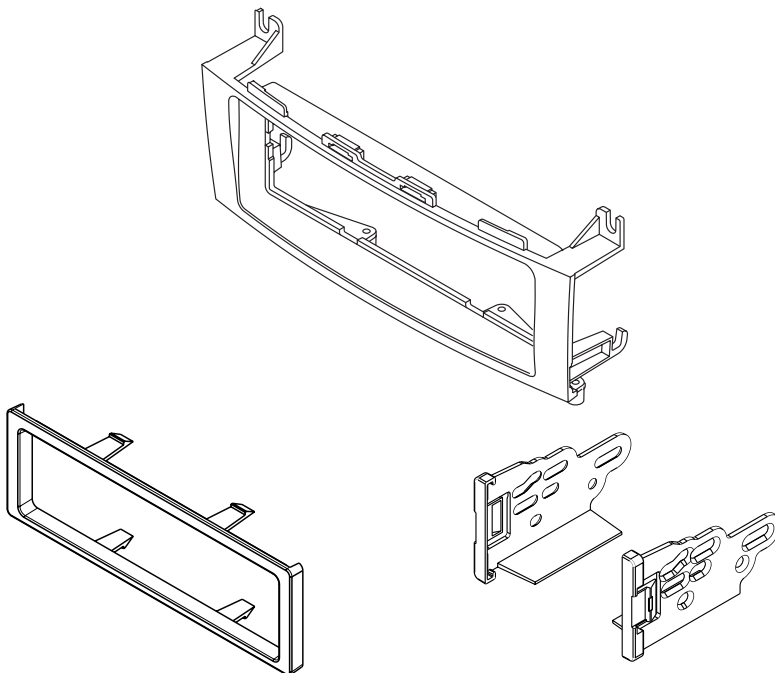

Mercedes **GLK 2010-2012**

- D** • DIN Head unit provision
- I** • ISO DIN Head unit provisions
- P** • Painted Matte Black to match factory finish

KIT COMPONENTS

- Radio housing trim panel
- ISO Brackets
- Trim Plate

WIRING & ANTENNA CONNECTIONS (sold separately)
Please visit AxxessInterfaces.com
for audio/video and steering wheel
control interface options

Antenna Adapter: 40-EU56

SALES 386-257-2956