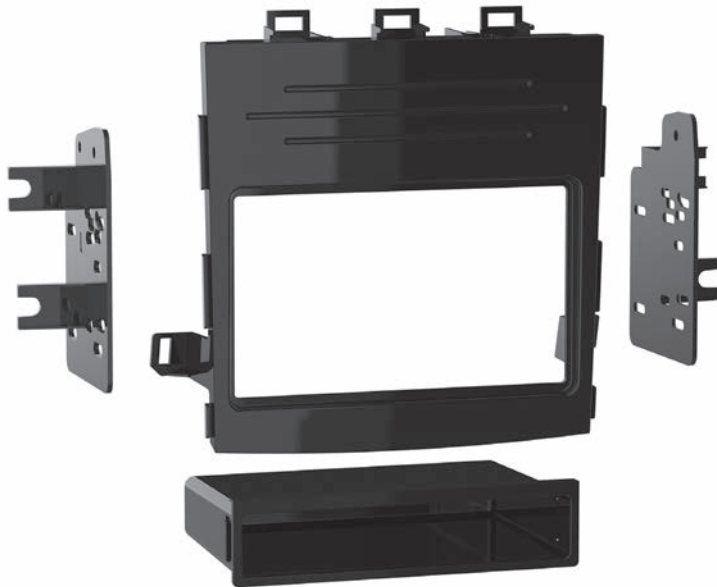

Subaru Ascent 2019-up

Visit MetraOnline.com for more detailed information about the product and up-to-date vehicle specific applications.

S ISO DIN radio provision with pocket

P Painted high-gloss black

KIT COMPONENTS

- Radio trim panel
- Radio brackets
- Pocket
- #8 x 3/8" Phillips screws (4)
- Panel clips (4)

HARDWARE INCLUDED

WIRING & ANTENNA CONNECTIONS

(sold separately)

Wiring Harness: 70-1761

Antenna adapter: 40-LX11