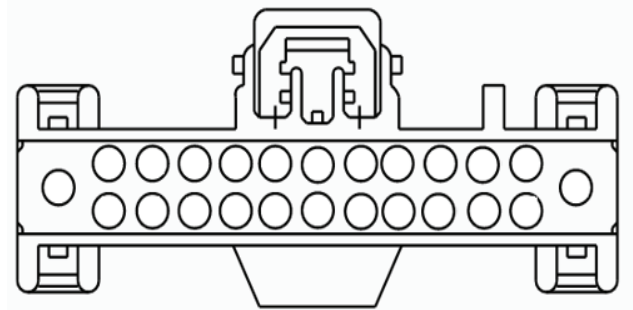

24 Pin Radio T-Harness LD-FDSPK1 (Radio Chassis)

Speaker Location	Label Name	Axxess Color	Polarity
INSTR PANEL CENTER SPK	Speaker 4	GREEN/BLACK	-
		GREEN	+
LEFT FR DOOR WOOFER	Speaker 1	WHITE/BLACK	-
		WHITE	+
RIGHT FR DOOR WOOFER	Speaker 2	GRAY/BLACK	-
		GRAY	+
RIGHT REAR WOOFER	Speaker 3	PURPLE/BLACK	-
		PURPLE	+