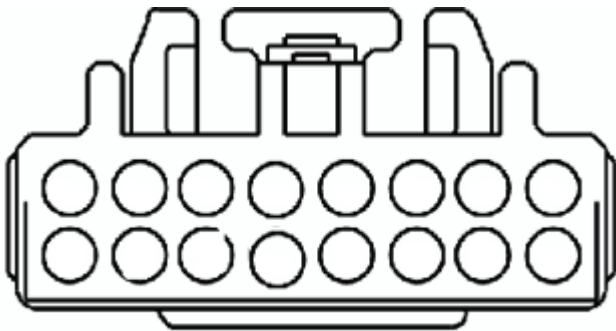

16 Pin(Blue) Amplifier Bypass Harness (Factory Amp Location)

Speaker Location	Label Name	Axxess Color	Polarity
FR RIGHT WOOFER	RF	GRAY	+
		GRAY/BLACK	-
REAR RIGHT WOOFER	RR	PURPLE	+
		PURPLE/BLACK	-
LEFT REAR DECK SPK	LR DECK	PINK	+
		WHITE/BLUE	-
RIGHT REAR DECK SPK	RR DECK	YELLOW/BROWN	+
		GREEN /VIOLET	-

What Fits My Vehicle? See the [Vehicle Fit Guide](#) at AxxessInterfaces.com