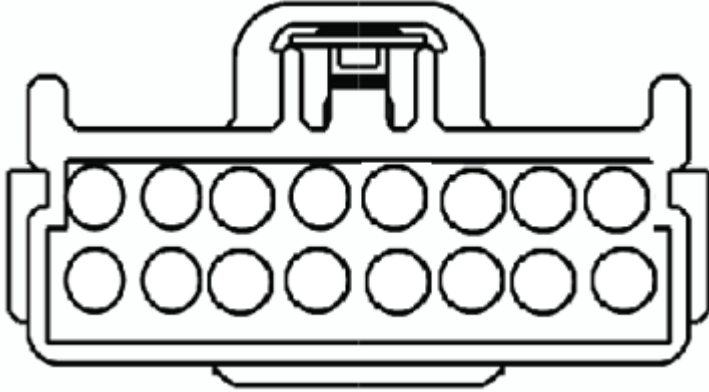

# A2B1 Speaker assignment

**Ford Escape 2017-2019 Sony System Amplifier Location: Left Rear, Behind Quarter Panel**

16 Pin(Gray) Amplifier Bypass Harness (Factory Amp Location)

Speaker Location	Label Name	Axxess Color	Polarity
FRONT LEFT DOOR WOOFER	LF SPEAKER	WHITE	+
		WHITE/BLACK	-
REAR LEFT WOOFER	LR	GREEN	+
		GREEN/BLACK	-

24 Pin Radio T-Harness LD-FDSPK1 (Radio Chassis)

Speaker Location	Label Name	Axxess Color	Polarity
INSTR PANEL CENTER SPK	Speaker 4	GREEN/BLACK	-
		GREEN	+
LEFT FR DOOR WOOFER	Speaker 1	WHITE/BLACK	-
		WHITE	+
RIGHT FR DOOR WOOFER	Speaker 2	GRAY/BLACK	-
		GRAY	+
RIGHT REAR WOOFER	Speaker 3	PURPLE/BLACK	-
		PURPLE	+