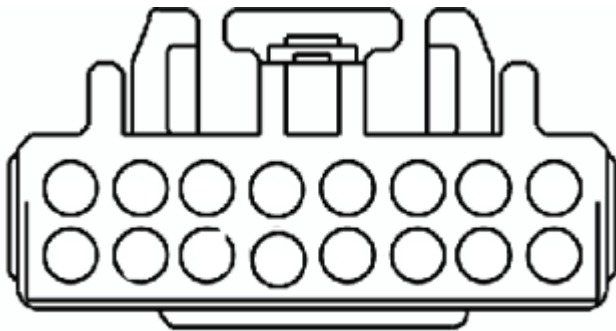

16 Pin(Blue) Amplifier Bypass Harness (Factory Amp Location)

Speaker Location	Label Name	Axxess Color	Polarity
Front RIGHT WOOFER	RF	GRAY	+
		GRAY/BLACK	-
REAR RIGHT WOOFER	RR	PURPLE	+
		PURPLE/BLACK	-
Left SUB 1	LR DECK	PINK	+
		WHITE/BLUE	-
Left SUB 2	RR DECK	YELLOW/BROWN	+
		GREEN /VIOLET	-

What Fits My Vehicle? See the [Vehicle Fit Guide](#) at AxxessInterfaces.com

© COPYRIGHT 2024 METRA ELECTRONICS CORPORATION