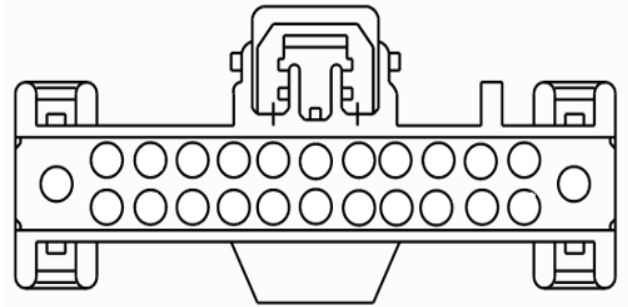

# A2B1 Speaker assignment

**Ford Escape 2017-2019 Sony System Amplifier Location: Left Rear, Behind Quarter Panel**

16 Pin(Gray) Amplifier Bypass Harness (Factory Amp Location)

Speaker Location	Label Name	Axxess Color	Polarity
FRONT LEFT DOOR WOOFER	LF SPEAKER	WHITE	+
		WHITE/BLACK	-
REAR LEFT WOOFER	LR	GREEN	+
		GREEN/BLACK	-

24 Pin Radio T-Harness LD-FDSPK1 (Radio Chassis)

Speaker Location	Label Name	Axxess Color	Polarity
INSTR PANEL CENTER SPK	Speaker 4	GREEN/BLACK	-
		GREEN	+
LEFT FR DOOR WOOFER	Speaker 1	WHITE/BLACK	-
		WHITE	+
RIGHT FR DOOR WOOFER	Speaker 2	GRAY/BLACK	-
		GRAY	+
RIGHT REAR WOOFER	Speaker 3	PURPLE/BLACK	-
		PURPLE	+

16 Pin(Blue) Amplifier Bypass Harness (Factory Amp Location)

Speaker Location	Label Name	Axxess Color	Polarity
Front RIGHT WOOFER	RF	GRAY	+
		GRAY/BLACK	-
REAR RIGHT WOOFER	RR	PURPLE	+
		PURPLE/BLACK	-
Left SUB 1	LR DECK	PINK	+
		WHITE/BLUE	-
Left SUB 2	RR DECK	YELLOW/BROWN	+
		GREEN /VIOLET	-