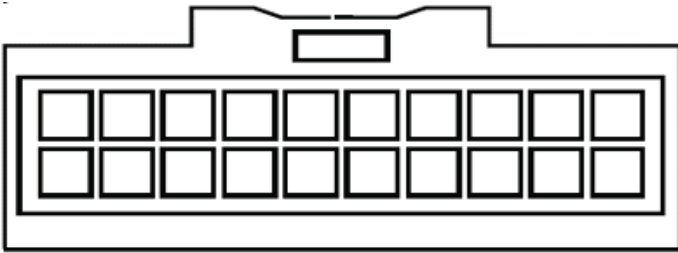

AXDSPX-A2B3 Speaker assignment

Lincoln Aviator 2020-UP 28 Speaker Revel System Amplifer Location: Left Rear, Behind Quarter Panel

Uses LD-DSP-A2B4 harness

Gray 20 Pin Amplifier Bypass Harness (Factory Amp Location)