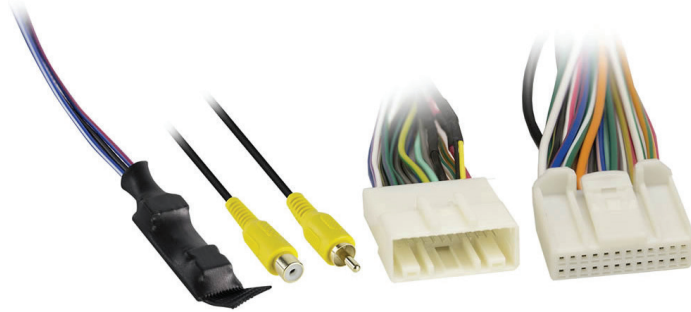

# AXBUCH6V-HK1 INTERFACE

## INTERFACE FEATURES

- Retains the factory back-up camera to an aftermarket radio
- Allows an aftermarket camera to be added to the factory screen
- Includes the AXCSO-6V 12-volt to 6-volt converter

#### INTERFACE COMPONENTS

- AXBUCH6V-HK1 harness
- AXCSO-6V 12-volt to 6-volt converter