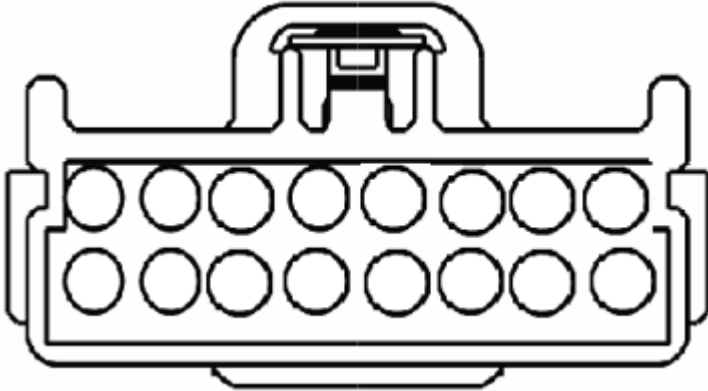

AXDSPX-A2B1 Speaker assignment

Ford Fusion 2017-2020 Sony System Amplifer Location: Right Rear Corner Panel

16 Pin(Gray) Amplifier Bypass Harness (Factory Amp Location)

Speaker Location	Label Name	Axxess Color	Polarity
FR LEFT DOOR WOOFER	LF SPEAKER	WHITE	+
		WHITE/BLACK	-
REAR LEFT WOOFER	LR	GREEN	+
		GREEN/BLACK	-