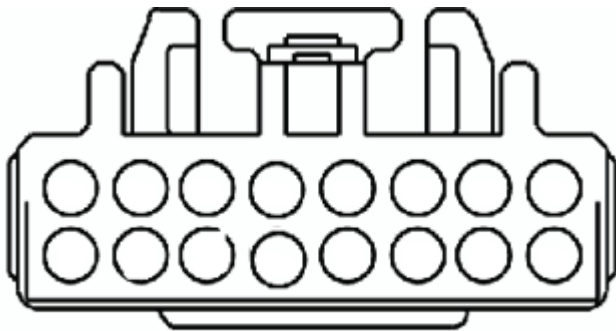

16 Pin(Blue) Amplifier Bypass Harness (Factory Amp Location)

Speaker Location	Label Name	Axxess Color	Polarity
Front RIGHT WOOFER	RF	GRAY	+
		GRAY/BLACK	-
REAR RIGHT WOOFER	RR	PURPLE	+
		PURPLE/BLACK	-
Left SUB 1	LR DECK	PINK	+
		WHITE/BLUE	-
Left SUB 2	RR DECK	YELLOW/BROWN	+
		GREEN /VIOLET	-

What Fits My Vehicle? See the [Vehicle Fit Guide](#) at AxxessInterfaces.com