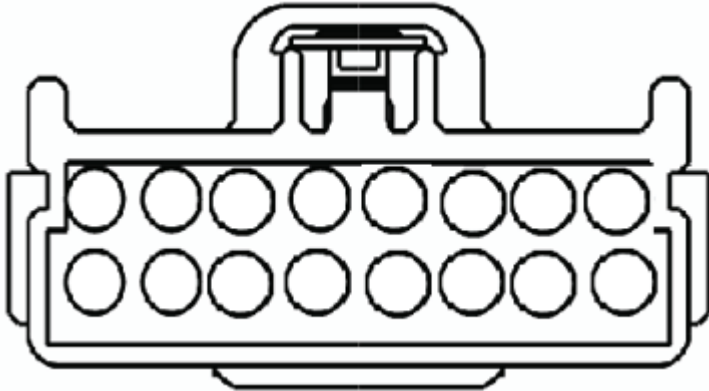

AXDSPX-A2B1 Speaker assignment

Ford Escape 2017-2019 Sony System Amplifer Location: Left Rear, Behind Quarter Panel

16 Pin(Gray) Amplifier Bypass Harness (Factory Amp Location)

Speaker Location	Label Name	Axxess Color	Polarity
FRONT LEFT DOOR WOOFER	LF SPEAKER	WHITE	+
		WHITE/BLACK	-
REAR LEFT WOOFER	LR	GREEN	+
		GREEN/BLACK	-

24 Pin Radio T-Harness LD-FDSPK1 (Radio Chassis)

Speaker Location	Label Name	Axxess Color	Polarity
INSTR PANEL CENTER SPK	Speaker 4	GREEN/BLACK	-
		GREEN	+
LEFT FR DOOR WOOFER	Speaker 1	WHITE/BLACK	-
		WHITE	+
RIGHT FR DOOR WOOFER	Speaker 2	GRAY/BLACK	-
		GRAY	+
RIGHT REAR WOOFER	Speaker 3	PURPLE/BLACK	-
		PURPLE	+