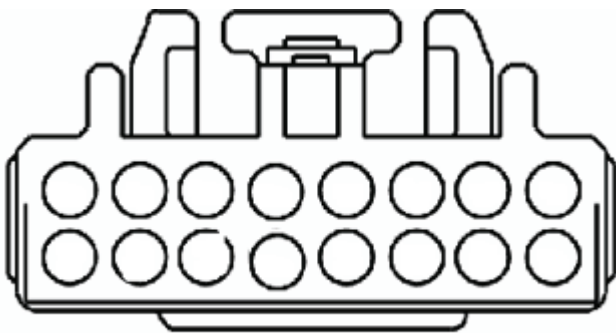

16 Pin(Blue) Amplifier Bypass Harness (Factory Amp Location)

Speaker Location	Label Name	Axxess Color	Polarity
FR RIGHT WOOFER	RF	GRAY	+
		GRAY/BLACK	-
REAR RIGHT WOOFER	RR	PURPLE	+
		PURPLE/BLACK	-
LEFT REAR DECK SPK	LR DECK	PINK	+
		WHITE/BLUE	-
RIGHT REAR DECK SPK	RR DECK	YELLOW/BROWN	+
		GREEN /VIOLET	-

What Fits My Vehicle? See the [Vehicle Fit Guide](#) at AxxessInterfaces.com