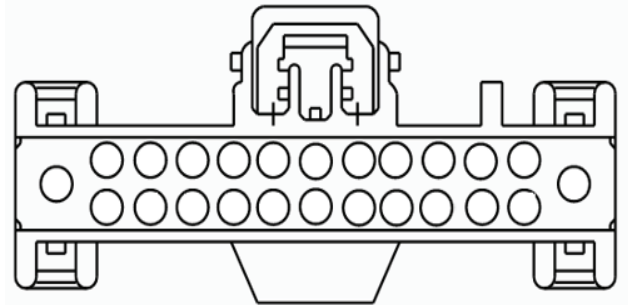

AXDSPX-A2B1 Speaker assignment

Ford Escape 2017-2019 Sony System Amplifer Location: Left Rear, Behind Quarter Panel

16 Pin(Gray) Amplifier Bypass Harness (Factory Amp Location)

Speaker Location	Label Name	Axxess Color	Polarity
FRONT LEFT DOOR WOOFER	LF SPEAKER	WHITE	+
		WHITE/BLACK	-
REAR LEFT WOOFER	LR	GREEN	+
		GREEN/BLACK	-

24 Pin Radio T-Harness LD-FDSPK1 (Radio Chassis)

Speaker Location	Label Name	Axxess Color	Polarity
INSTR PANEL CENTER SPK	Speaker 4	GREEN/BLACK	-
		GREEN	+
LEFT FR DOOR WOOFER	Speaker 1	WHITE/BLACK	-
		WHITE	+
RIGHT FR DOOR WOOFER	Speaker 2	GRAY/BLACK	-
		GRAY	+
RIGHT REAR WOOFER	Speaker 3	PURPLE/BLACK	-
		PURPLE	+

16 Pin(Blue) Amplifier Bypass Harness (Factory Amp Location)

Speaker Location	Label Name	Axxess Color	Polarity
Front RIGHT WOOFER	RF	GRAY	+
		GRAY/BLACK	-
REAR RIGHT WOOFER	RR	PURPLE	+
		PURPLE/BLACK	-
Left SUB 1	LR DECK	PINK	+
		WHITE/BLUE	-
Left SUB 2	RR DECK	YELLOW/BROWN	+
		GREEN /VIOLET	-