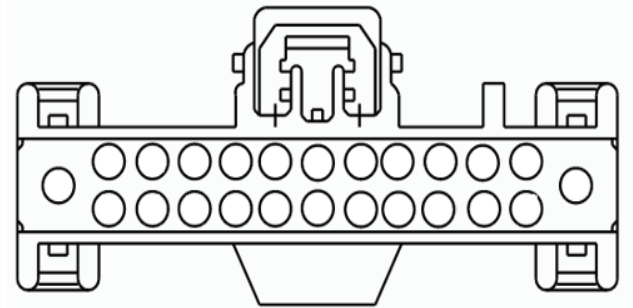

24 Pin Radio T-Harness LD-FDSPK1 (Radio Chassis)

Speaker Location	Label Name	Axxess Color	Polarity
INSTR PANEL CENTER SPK	Speaker 4	GREEN/BLACK	-
		GREEN	+
LEFT FR DOOR WOOFER	Speaker 1	WHITE/BLACK	-
		WHITE	+
RIGHT FR DOOR WOOFER	Speaker 2	GRAY/BLACK	-
		GRAY	+
RIGHT REAR WOOFER	Speaker 3	PURPLE/BLACK	-
		PURPLE	+