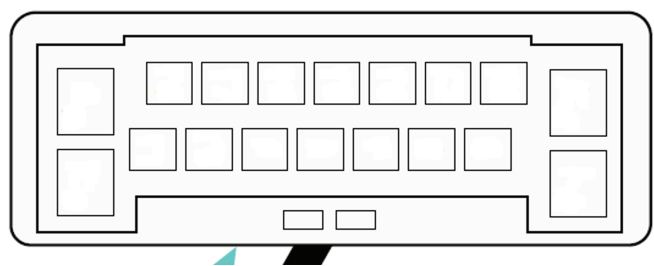

AXDSPX/L-HN3 Speaker assignment

Honda Accord 2018-22 with Amp

Amplifier Location: Front lower center Console

18 Pin Amplifier Bypass Harness (Factory Amp Location)				8 Pin Amplifier Bypass Harness (Factory Amp Location)			
Speaker Location	Label Name	Axxess Color	Polarity	Speaker Location	Label Name	Axxess Color	Polarity
SUB	SUB	Green/White	+	RR TWEET	RR TWEET	Black/Yellow	+
		White/Red	-			Black/Green	-
FL	FL	White	+	RL TWEET	RL TWEET	Green/Orange	+
		White/Black	-			Green/Red	-
RR	RR	Purple/Black	+				
		Purple	-				
RL	RL	Green/Black	+				
		Green	-				
CTR SPK	CTR SPK	Brown/White	+				
		DRK.Blue/Pink	-				
FR	FR	Gray/Black	+				
		Gray	-				
FL TWEET	FL TWEET	Yellow/Blue	+				
		Yellow/Black	-				
FR TWEET	FR TWEET	Yellow/Red	+				
		Yellow/Orange	-				

AXDSPX/L-HN3 Speaker assignment

Honda Civic 2016-21 with Amp							
Amplifer Location: Front passenger kick panel							
18 Pin Amplifier Bypass Harness (Factory Amp Location)				8 Pin Amplifier Bypass Harness (Factory Amp Location)			
Speaker Location	Label Name	Axxess Color	Polarity	Speaker Location	Label Name	Axxess Color	Polarity
SUB	SUB	Green/White	+	RR TWEET	RR TWEET	Black/Yellow	+
		White/Red	-			Black/Green	-
FL	FL	White	+	RL TWEET	RL TWEET	Green/Orange	+
		White/Black	-			Green/Red	-
RR	RR	Purple/Black	+				
		Purple	-				
RL	RL	Green/Black	+				
		Green	-				
CTR SPK	CTR SPK	Brown/White	+				
		DRK.Blue/Pink	-				
FR	FR	Gray/Black	+				
		Gray	-				
FL TWEET	FL TWEET	Yellow/Blue	+				
		Yellow/Black	-				
FR TWEET	FR TWEET	Yellow/Red	+				
		Yellow/Orange	-				