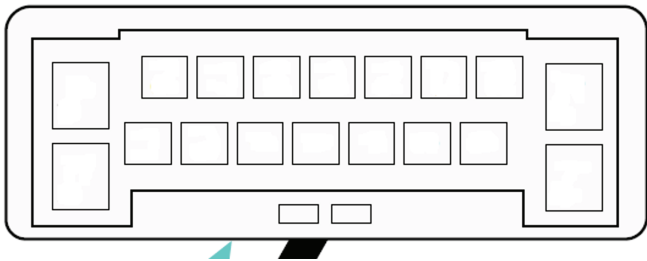

AXDSPX/L-HN3 Speaker assignment

Honda Accord 2018-22 with Amp

Amplifier Location: Front lower center Console

18 Pin Amplifier Bypass Harness (Factory Amp Location)				8 Pin Amplifier Bypass Harness (Factory Amp Location)			
Speaker Location	Label Name	Axxess Color	Polarity	Speaker Location	Label Name	Axxess Color	Polarity
SUB	SUB	Green/White	+	RR TWEET	RR TWEET	Black/Yellow	+
		White/Red	-			Black/Green	-
FL	FL	White	+	RL TWEET	RL TWEET	Green/Orange	+
		White/Black	-			Green/Red	-
RR	RR	Purple/Black	+				
		Purple	-				
RL	RL	Green/Black	+				
		Green	-				
CTR SPK	CTR SPK	Brown/White	+				
		DRK.Blue/Pink	-				
FR	FR	Gray/Black	+				
		Gray	-				
FL TWEET	FL TWEET	Yellow/Blue	+				
		Yellow/Black	-				
FR TWEET	FR TWEET	Yellow/Red	+				
		Yellow/Orange	-				

AXDSPX/L-HN3 Speaker assignment

Honda Civic 2016-21 with Amp							
Amplifer Location: Front passenger kick panel							
18 Pin Amplifier Bypass Harness (Factory Amp Location)				8 Pin Amplifier Bypass Harness (Factory Amp Location)			
Speaker Location	Label Name	Axxess Color	Polarity	Speaker Location	Label Name	Axxess Color	Polarity
SUB	SUB	Green/White	+	RR TWEET	RR TWEET	Black/Yellow	+
		White/Red	-			Black/Green	-
FL	FL	White	+	RL TWEET	RL TWEET	Green/Orange	+
		White/Black	-			Green/Red	-
RR	RR	Purple/Black	+				
		Purple	-				
RL	RL	Green/Black	+				
		Green	-				
CTR SPK	CTR SPK	Brown/White	+				
		DRK.Blue/Pink	-				
FR	FR	Gray/Black	+				
		Gray	-				
FL TWEET	FL TWEET	Yellow/Blue	+				
		Yellow/Black	-				
FR TWEET	FR TWEET	Yellow/Red	+				
		Yellow/Orange	-				