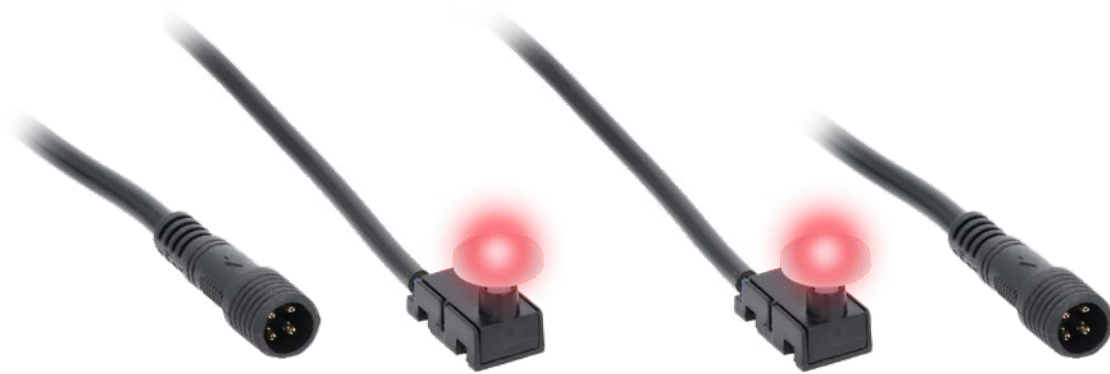

CHASING LED AMBIENT DOOR POCKET EXPANSION PACK

CELEBRATING
75
YEARS
OF INNOVATION

HE-AMB-DPL

CHASING LED AMBIENT DOOR POCKET EXPANSION PACK

SALES

386-257-2956

PRODUCT OVERVIEW

Quickly and easily expand the ambient lighting system in the interior of any vehicle or replace damaged components with this set of two ambient door pocket lights. These lights can be connected to a Heise Connect Chasing controller, sold separately, allowing users to control their lighting via the free downloadable Heise Connect mobile app for smart devices.

- Expansion pack for Heise LED ambient interior lighting kits
- For interior use only
- Works with Heise Connect HE-CHASE-CB controller
- Universal applications
- 1-year warranty

Includes:

- (2) Chasing LED ambient door pocket lights
- Attached 78.8" 4-pin cable with male end