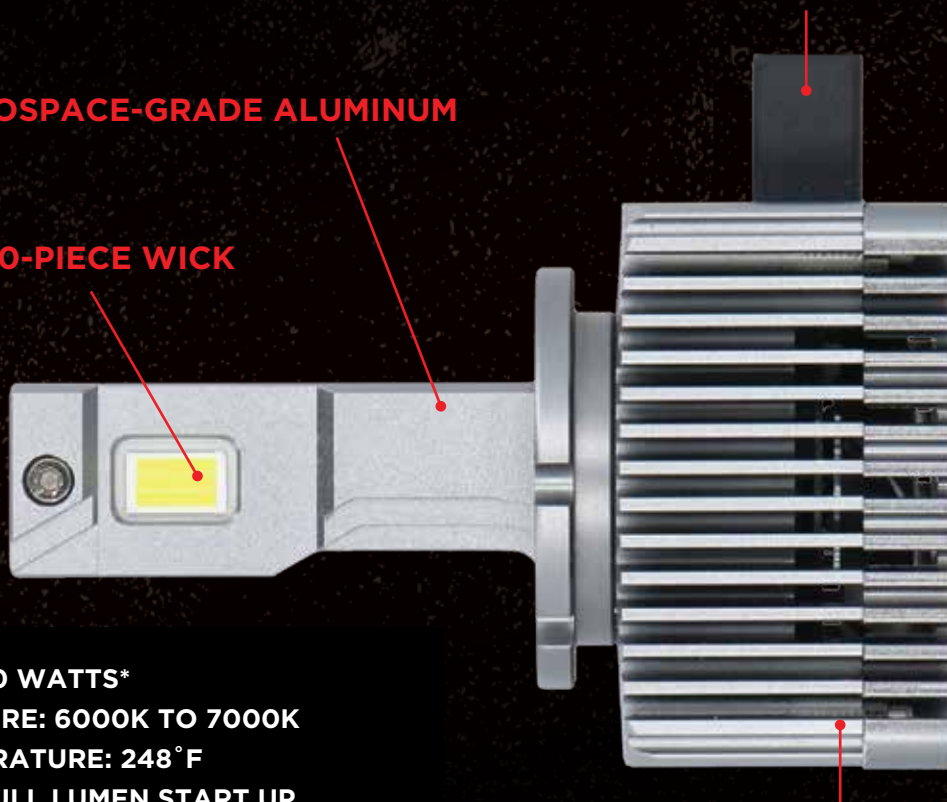

A BETTER DESIGN FROM THE INSIDE OUT

PLUG-N-PLAY LIGHTING

**DIRECT PLUG-N-PLAY CONNECTION
TO FACTORY BALLAST**

DURABLE AEROSPACE-GRADE ALUMINUM

DOUBLE-SIDED 30-PIECE WICK

BUILT-IN BALL BEARING FAN

- ✓ 10,000 LUMENS / 90 WATTS*
- ✓ COLOR TEMPERATURE: 6000K TO 7000K
- ✓ OPERATING TEMPERATURE: 248°F
- ✓ INSTANTANEOUS FULL LUMEN START UP
- ✓ 50,000+ HOUR LIFESPAN
- ✓ IP67 RATED
- ✓ SOLD AS A PAIR
- ✓ 3-YEAR WARRANTY

* RATING FOR BULB SET

[www.facebook.com/
HeiseLED](http://www.facebook.com/HeiseLED)

[www.twitter.com/
MetraElectronic](http://www.twitter.com/MetraElectronic)

[www.youtube.com/
user/MetraElectronics](http://www.youtube.com/user/MetraElectronics)

[www.instagram.com/
HeiseLED](http://www.instagram.com/HeiseLED)

Order Anytime Day or Night
at www.MetraDealer.com

Download Catalogs at
www.MetraOnline.com

HEISELED.COM | 460 WALKER STREET | HOLLY HILL, FL 32117 | 386.257.1186 | METRADEALER.COM

WARNING: THIS LIGHTING PRODUCT IS SOLD FOR OFF-ROAD USE ONLY. This product should not be used on the road. Keep your original factory bulbs so that you can replace them for use on public roads. Keep the box that the new bulbs came in to store the bulbs and be sure to handle them with care when removing and re-installing.