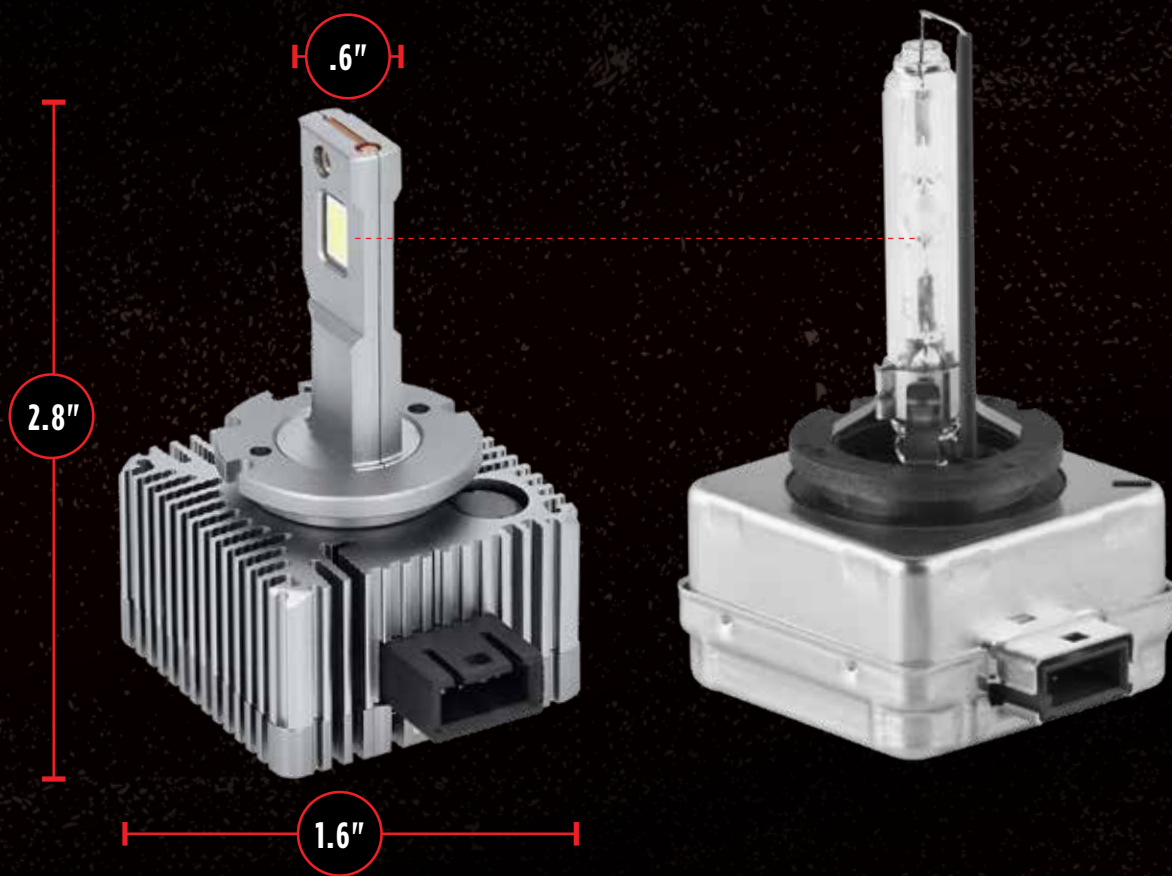

# LOW PROFILE, HIGH OUTPUT

HEISE'S LED BULB MATCHES THE OEM LIGHTBULB SIZE AND FOOTPRINT

**REPLACEMENT**

**OEM**

[www.facebook.com/HeiseLED](http://www.facebook.com/HeiseLED)

[www.twitter.com/MetraElectronic](http://www.twitter.com/MetraElectronic)