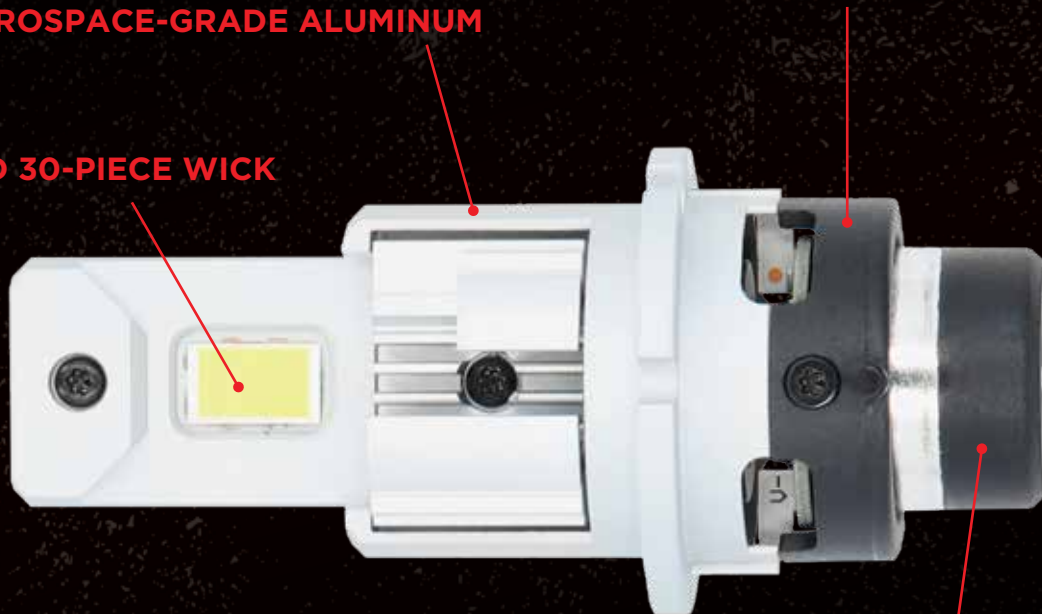

# A BETTER DESIGN FROM THE INSIDE OUT

PLUG-N-PLAY LIGHTING

**DURABLE AEROSPACE-GRADE ALUMINUM**

**BUILT-IN BALL BEARING FAN**

**DOUBLE-SIDED 30-PIECE WICK**

- ✓ 10,000 LUMENS / 90 WATTS\*
- ✓ COLOR TEMPERATURE: 6000K TO 7000K
- ✓ OPERATING TEMPERATURE: 248°F
- ✓ INSTANTANEOUS FULL LUMEN START UP
- ✓ 50,000+ HOUR LIFESPAN
- ✓ IP67 RATED
- ✓ SOLD AS A PAIR
- ✓ 3-YEAR WARRANTY