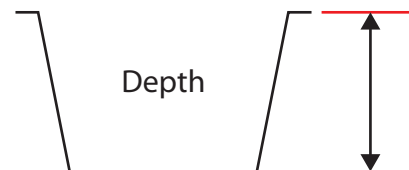

IBBAF Accoustic Speaker Baffles

dimensions

ROUND

IBBAF65	6.1"	2.6"
IBBAF60	5.4"	4.1"
IBBAF42	4.6"	2"
IBBAF52	4.8"	2.2"
IBBAF55	5"	3.5"
IBBAF62	5.5"	3"
IBBAF80	7.3"	5.4"

OVAL

IBBAF69	8.5" x 5.7"	4.3"
IBBAF46	5.9 x 4.1"	2.6"
IBBAF462	5.9" x 3.9"	1.8"
IBBAF57	7" x 4.9"	3.9"
IBBAF68	7.5" x 6.1"	3.9"