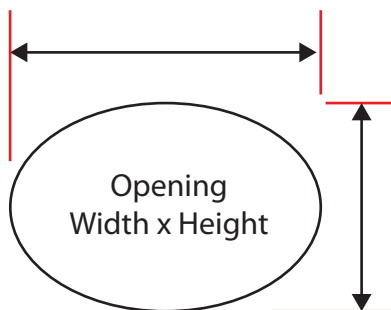

IBBAF Accoustic Speaker Baffles

dimensions

ROUND

IBBAF65	6.1"	2.6"
IBBAF60	5.4"	4.1"
IBBAF42	4.6"	2"
IBBAF52	4.8"	2.2"
IBBAF55	5"	3.5"
IBBAF62	5.5"	3"
IBBAF80	7.3"	5.4"

OVAL

IBBAF69	8.5" x 5.7"	4.3"
IBBAF46	5.9 x 4.1"	2.6"
IBBAF462	5.9" x 3.9"	1.8"
IBBAF57	7" x 4.9"	3.9"
IBBAF68	7.5" x 6.1"	3.9"