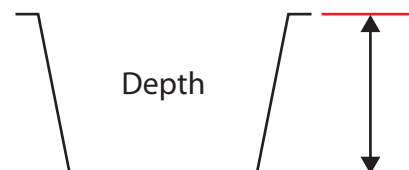

IBBAF Accoustic Speaker Baffles

dimensions

ROUND

IBBAF65	6.1"	2.6"
IBBAF60	5.4"	4.1"
IBBAF42	4.6"	2"
IBBAF52	4.8"	2.2"
IBBAF55	5"	3.5"
IBBAF62	5.5"	3"
IBBAF80	7.3"	5.4"

OVAL

IBBAF69	8.5" x 5.7"	4.3"
IBBAF46	5.9 x 4.1"	2.6"
IBBAF462	5.9" x 3.9"	1.8"
IBBAF57	7" x 4.9"	3.9"
IBBAF68	7.5" x 6.1"	3.9"