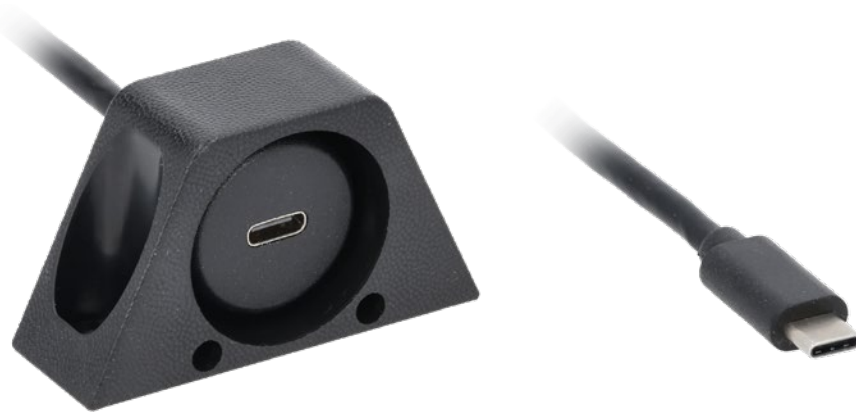

FLUSH MOUNT USB 4.0 TYPE-C EXTENSION CABLE

InstallBay
INSTALLATION HARDWARE

CELEBRATING
75
YEARS
OF INNOVATION

IBR144

USB 4.0 TYPE-C EXTENSION CABLE

SALES 386-257-2956

PRODUCT OVERVIEW

Easily connect USB-C devices with this USB 4.0 Type-C extension cable. This cable has two installation options: either by feeding it through a port in the dash or mounting it beneath the dash with the supplied flush-mount bracket. USB 4.0 is the latest specification of USB housed within the USB Type-C cables, offering data transfer speeds up to 40Gbps to ensure reliable CarPlay® and Android Auto™.

Features:

- Data transfer speeds up to 40Gbps
- Supports 8K/5K/4K video resolution
- Works with reliable CarPlay® and Android Auto™
- In-dash or under-dash mountable
- High-speed charging for PD3.0, Apple 5V 2.4A, QC2.0, QC3.0
- 1-meter cable length (3ft 3.37in)
- 13/16" (20mm) mounting diameter
- 1" (25.4mm) overall diameter
- 1 5/8" depth (with wire)
- 1-year warranty

Includes:

- USB 4.0 Type-C male to USB 4.0 Type-C female extension cable
- Under-dash flush-mount bracket