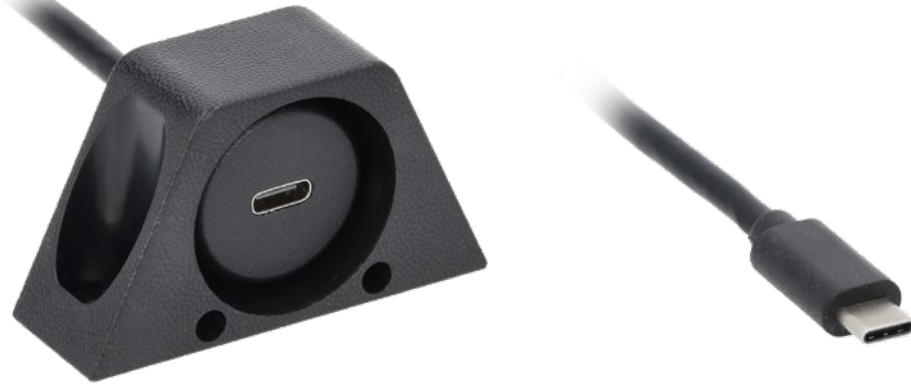

# FLUSH MOUNT USB 4.0 TYPE-C EXTENSION CABLE

**InstallBay**  
INSTALLATION HARDWARE

CELEBRATING  
**75**  
YEARS  
OF INNOVATION

**IBR145**

### PRODUCT OVERVIEW

Easily connect USB-C devices with this USB 4.0 Type-C extension cable. This cable has two installation options: either by feeding it through a port in the dash or by mounting it beneath the dash with the supplied flush-mount bracket. USB 4.0 is the latest specification of USB housed within the USB Type-C cables, offering data transfer speeds up to 40Gbps to ensure reliable CarPlay® and Android Auto™.

### Features:

- Data transfer speeds up to 40Gbps
- Supports 8K/5K/4K video resolution
- Works with reliable CarPlay® and Android Auto™
- In-dash or under-dash mountable
- High-speed charging for PD3.0, Apple 5V 2.4A, QC2.0, QC3.0
- 1-foot cable length
- 13/16" (20mm) mounting diameter
- 1" (25.4mm) overall diameter
- 1 5/8" depth (with wire)
- 1-year warranty

### Includes:

- USB 4.0 Type-C male to USB 4.0 Type-C female extension cable
- Under-dash flush-mount bracket