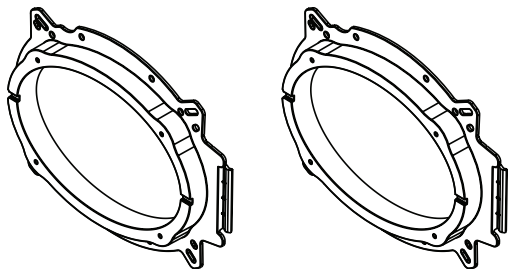

6x9" Multi-application speaker adapter

Visit MetraOnline.com for more detailed information about the product and up-to-date vehicle specific applications

KIT FEATURES

- Designed to be an all in one adapter
- Multiple makes and models built into one convient speaker adapter
- Designed to fit most 6X9" aftermarket speakers
- Sold as pair

KIT COMPONENTS

- A) 6x9" speaker adapter (2)

A

TABLE OF CONTENTS

GM applications.....	2
Ford applications	3
Nissan applications.....	4
Toyota applications.....	5
Subaru applications.....	6

Attention! With the key out of the ignition, disconnect the negative battery terminal before installing this product. Ensure that all installation connections are secure before cycling the ignition to test this product.

GM APPLICATIONS

Arrows indicate mounting locations

Front door location

Chevrolet

Blazer	2019-2020
Colorado 4-door	2015-2020
Colorado Extended Cab	2015-2020
Silverado 1500 LD Crew Cab	2014-2019
Silverado 2500HD, 3500HD, Crew cab	2015-2020
Suburban	2015-2020
Tahoe	2015-2020
Traverse	2018-2020