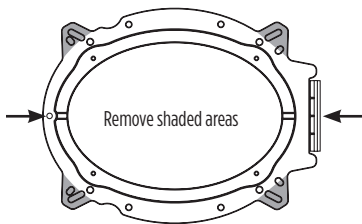

KIT COMPONENTS

- A) 6x9" speaker adapter (2)

A

TABLE OF CONTENTS

GM applications.....	2
Ford applications	3
Nissan applications.....	4
Toyota applications.....	5
Subaru applications.....	6

Attention! With the key out of the ignition, disconnect the negative battery terminal before installing this product. Ensure that all installation connections are secure before cycling the ignition to test this product.

GM APPLICATIONS

Arrows indicate mounting locations

Front door location

Chevrolet

Blazer	2019-2020
Colorado 4-door	2015-2020
Colorado Extended Cab	2015-2020
Silverado 1500 LD Crew Cab	2014-2019
Silverado 2500HD, 3500HD, Crew cab	2015-2020
Suburban	2015-2020
Tahoe	2015-2020
Traverse	2018-2020