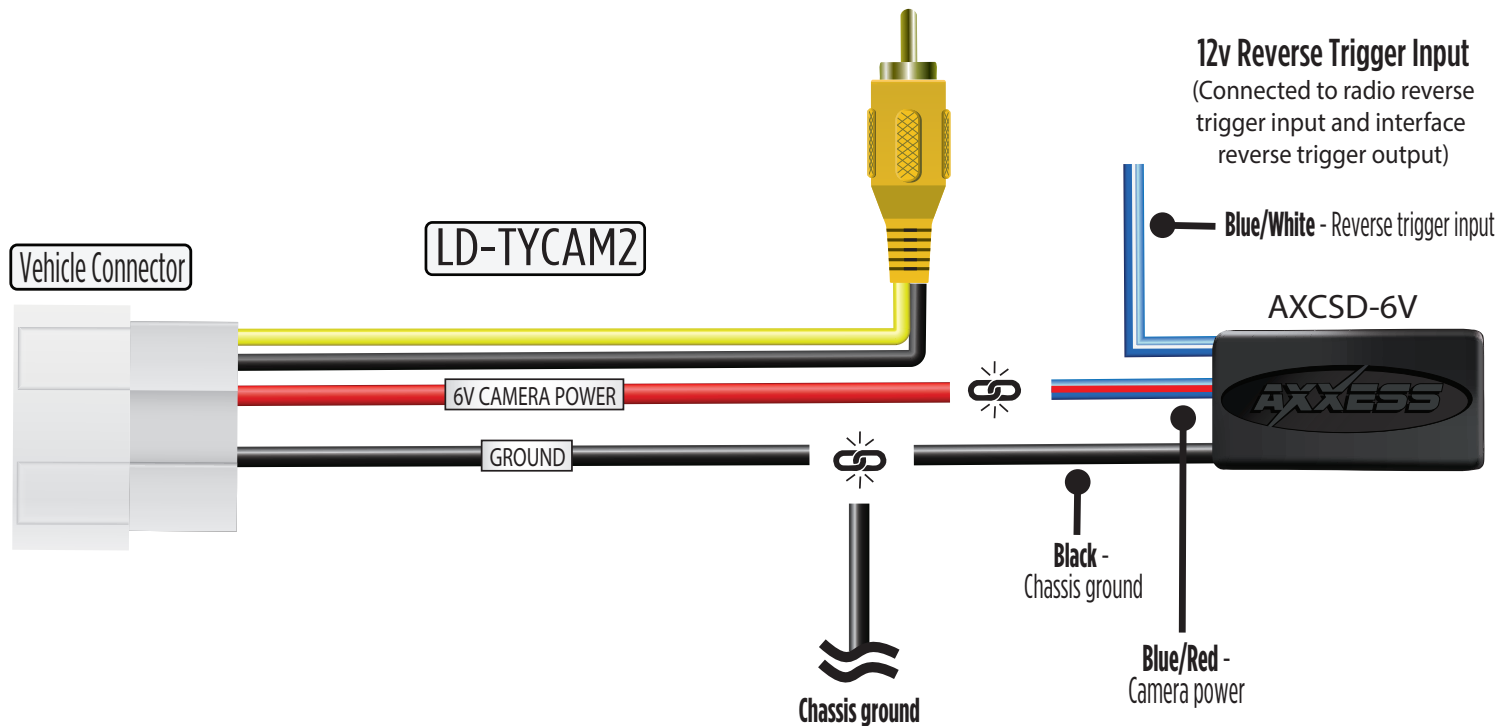

CONNECTIONS: LD-TYCAM2