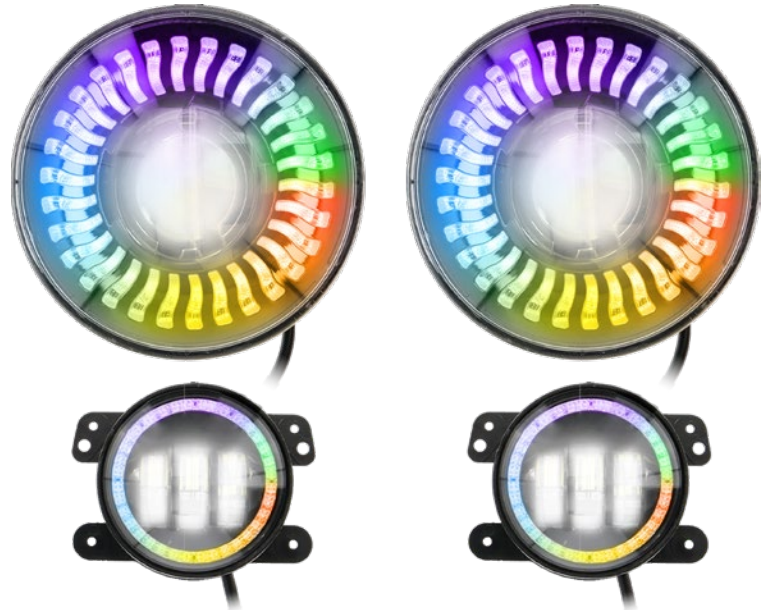

CHASING BLADE HALO 7" PROJECTOR HEADLIGHTS + 4" FOG LIGHTS KIT + PRO CONTROLLER

Metra
Jeep® Accessories

CELEBRATING
75
YEARS
OF INNOVATION

JP-708RGBKT

CHASING BLADE HALO 7" PROJECTOR HEADLIGHTS + 4" FOG LIGHTS KIT + PRO CONTROLLER

FITS 2007-UP* JEEP WRANGLER & 2020-UP* JEEP GLADIATOR

SALES
386-257-2956