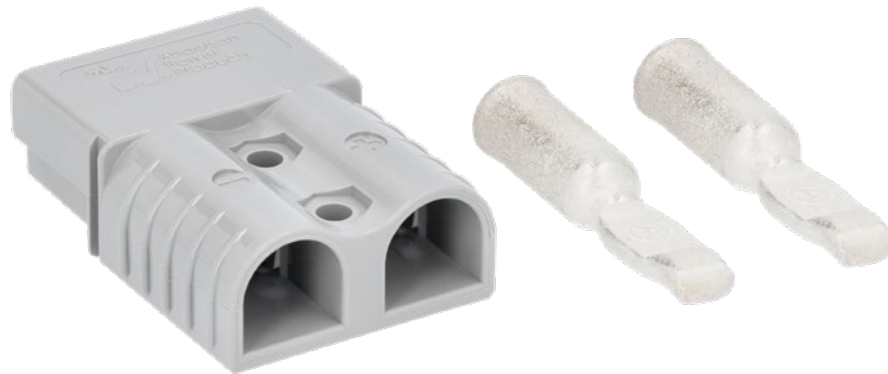

120 SERIES SB[®] CONNECTOR KIT

InstallBay
INSTALLATION HARDWARE

CELEBRATING
75
YEARS
OF INNOVATION

SB120-G 120 SERIES SB[®] CONNECTOR KIT

 SALES 386-257-2956

PRODUCT OVERVIEW

This gray connector housing kit is ideal for use on battery or charger applications and provides a quick disconnect for power distribution systems. It is designed using reliable SB[®] flat wiping contact technology so that the contacts wipe or slide against each other during connection and disconnection, minimizing the build-up of any non-conductive deposits on the contacts themselves. The mated housings are color-matched for easy identification of plug and receptacle connectors.

Features:

- Current rating: 120A, 600VDC
- Housing color: Gray
- SB[®] 120 Series
- Wire gauge: 4GA
- Color-matched connector housings of same amp ratings in a two-pole design
- 1-year warranty

Includes:

- Gray connector housing
- 2 contacts