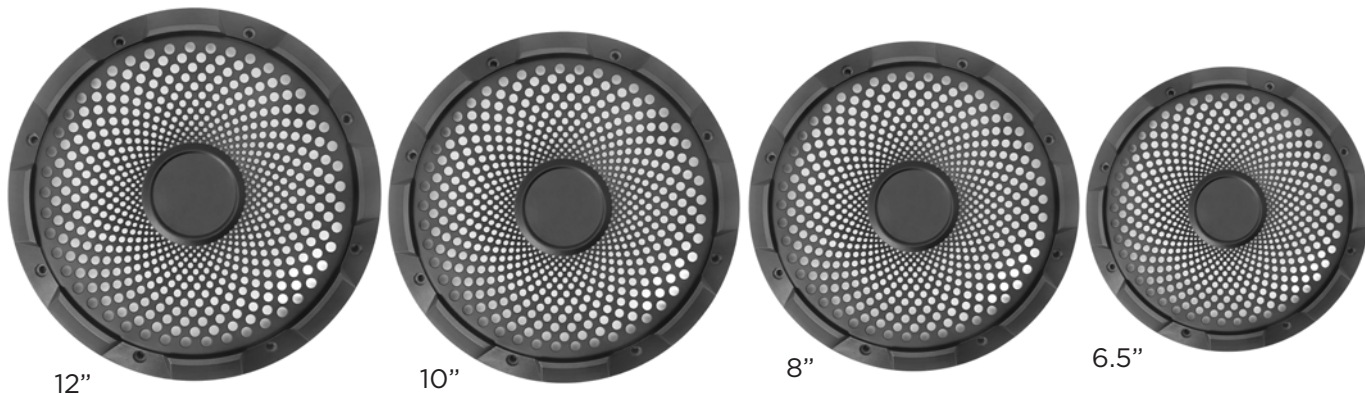

SPEAKER/SUBWOOFER GRILLES

InstallBay
INSTALLATION HARDWARE

CELEBRATING
75
YEARS
OF INNOVATION

SG65/SG8/SG10/SG12 SPEAKER/SUBWOOFER GRILLES

 SALES 386-257-2956

Powder-coated in
satin black finish

PRODUCT OVERVIEW

Protect the speaker surround and cone from damage with this high-quality speaker and subwoofer grille. Durable stamped metal mesh with a satin black powder-coated finish gives this grille an updated, stylish look. It is designed for high excursion speakers and subwoofers with deep bass to protect audio quality when audio is played at high volume.

Features:

- Stamped metal mesh grille
- Satin black powder-coated finish
- Mounting hardware included
- Universal applications
- Available in the following sizes: 6.5", 8", 10", and 12"