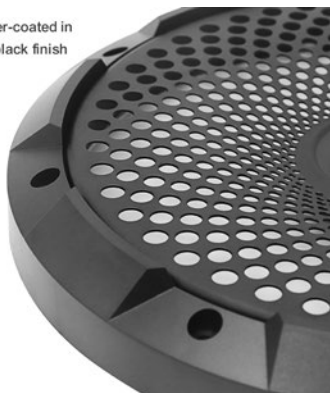

SPEAKER/SUBWOOFER GRILLES

InstallBay
INSTALLATION HARDWARE

CELEBRATING
75
YEARS
OF INNOVATION

SG65/SG8/SG10/SG12 SPEAKER/SUBWOOFER GRILLES

 SALES 386-257-2956

Powder-coated in
satin black finish

PRODUCT OVERVIEW

Protect the speaker surround and cone from damage with this high-quality speaker and subwoofer grille. Durable stamped metal mesh with a satin black powder-coated finish gives this grille an updated, stylish look. It is designed for high excursion speakers and subwoofers with deep bass to protect audio quality when audio is played at high volume.

Features:

- Stamped metal mesh grille
- Satin black powder-coated finish
- Mounting hardware included
- Universal applications
- Available in the following sizes: 6.5", 8", 10", and 12"