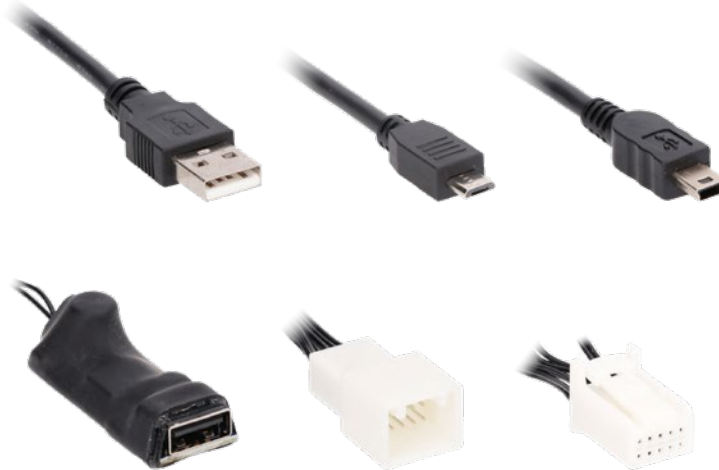

PLUG IN T-HARNESS

CELEBRATING
70
YEARS
OF INNOVATION

TE-MTH1 **PLUG IN T-HARNESS** FITS 2010-UP LEXUS / 2014-UP TOYOTA

 **SALES**
386-257-2956

- Plug in T-harness with 2-amp 5-volt USB
- 6" extension cables included
- USB "A" to Mini "A"
- USB "A" to Micro "B"