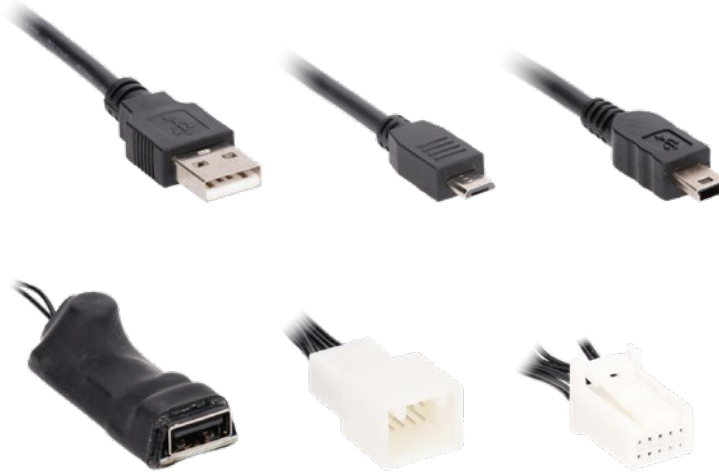

PLUG IN T-HARNESS

TE-MTH8 PLUG IN T-HARNESS

FITS 2017-2021 MAZDA CX5 / 2016-2021 MAZDA CX9

 **SALES**
386-257-2956

- Plug in T-harness with 2-amp 5-volt USB
- 6" extension cables included
- USB "A" to Mini "A"
- USB "A" to Micro "B"